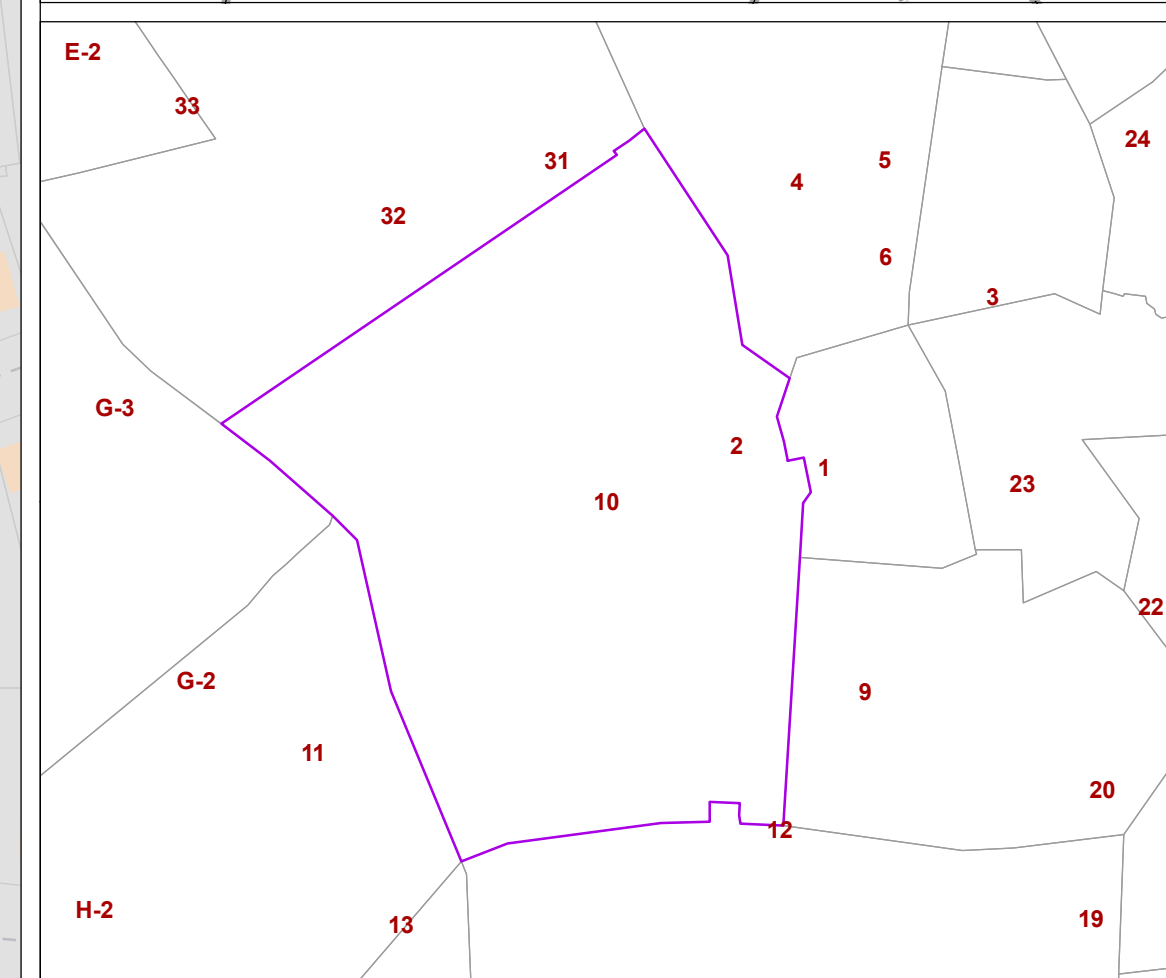

**CITY OF DOVER
STAFFORD COUNTY NH
TAX ASSESSORS MAP**

Map Page: 10

- Parcels
- Parcel on Adjacent Maps
- Buildings
- Rail Road
- Water Body
- Swamp/Marsh
- Streams
- A-20-0-0 Parcel Number
- 0.24 AC Parcel Acreage
- 240 Address Number