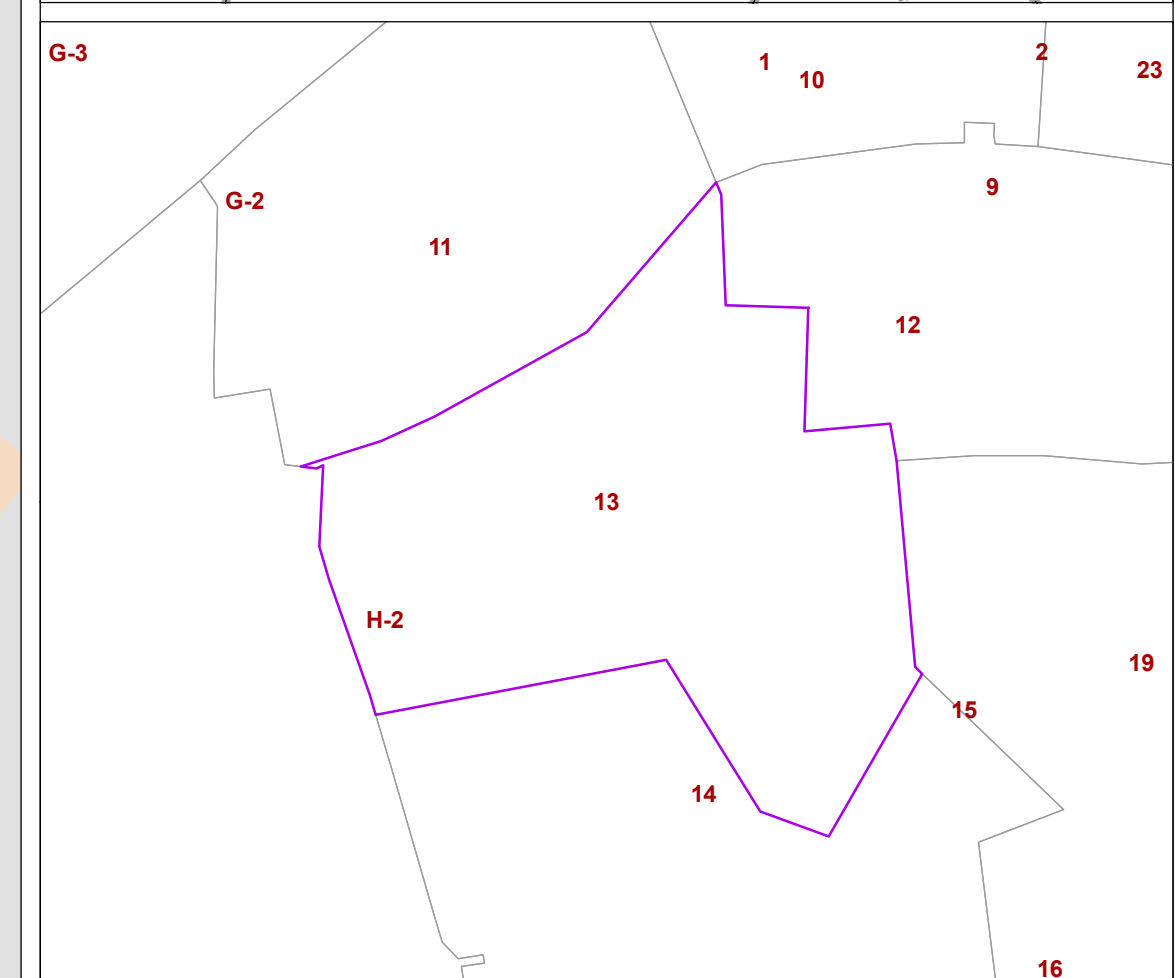

**CITY OF DOVER
STAFFORD COUNTY NH
TAX ASSESSORS MAP**

Map Page: 13

1. Parcels
   - Parcel on Adjacent Maps
   - Buildings
   - Rail Road
   - Water Body
   - Swamp/Marsh
   - Streams
2. A-20-0-0 Parcel Number
   0.24 AC Parcel Acreage
   240 Address Number