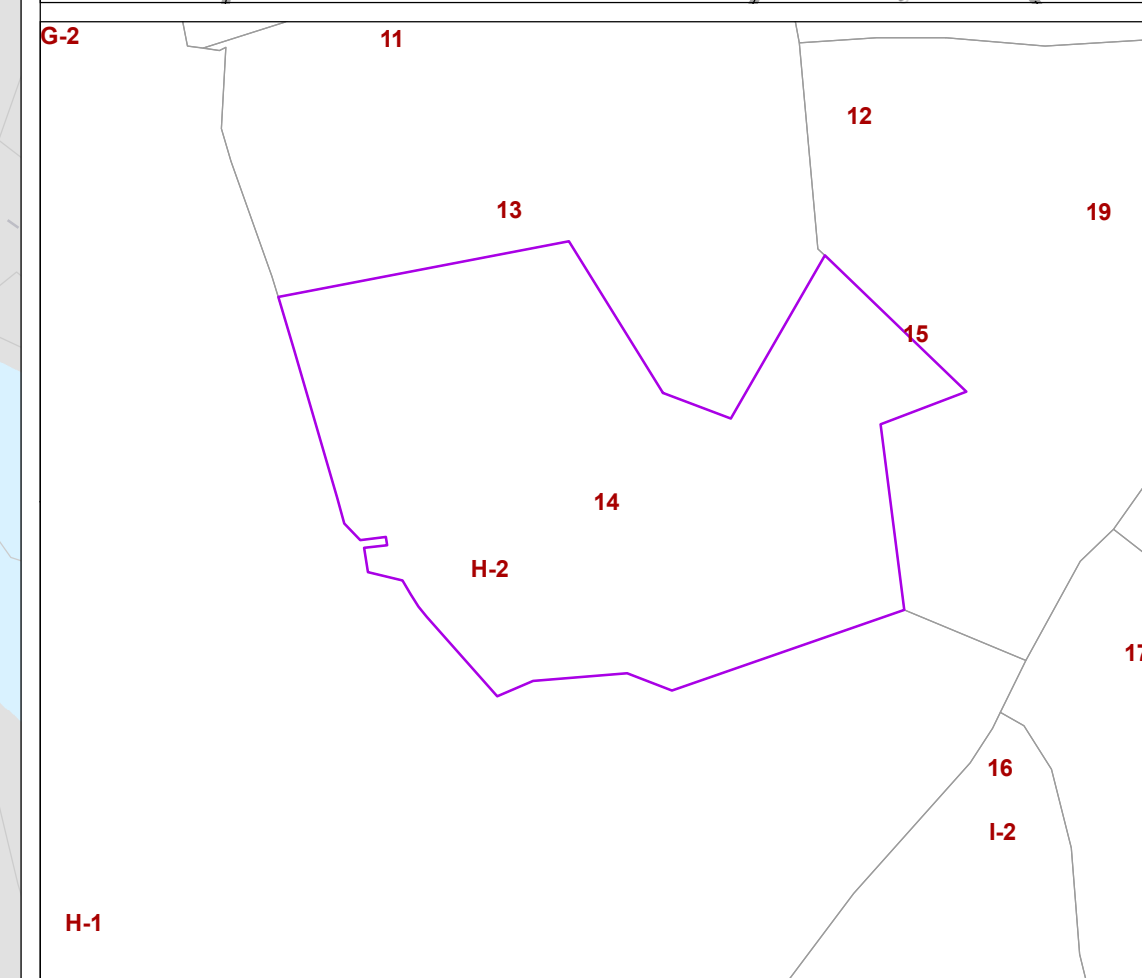

**CITY OF DOVER
STAFFORD COUNTY NH
TAX ASSESSORS MAP**

Map Page: 14

- Parcels
- Parcel on Adjacent Maps
- Buildings
- Rail Road
- Water Body
- Swamp/Marsh
- Streams
- **A-20-0-0** Parcel Number
- **0.24 AC** Parcel Acreage
- **240** Address Number