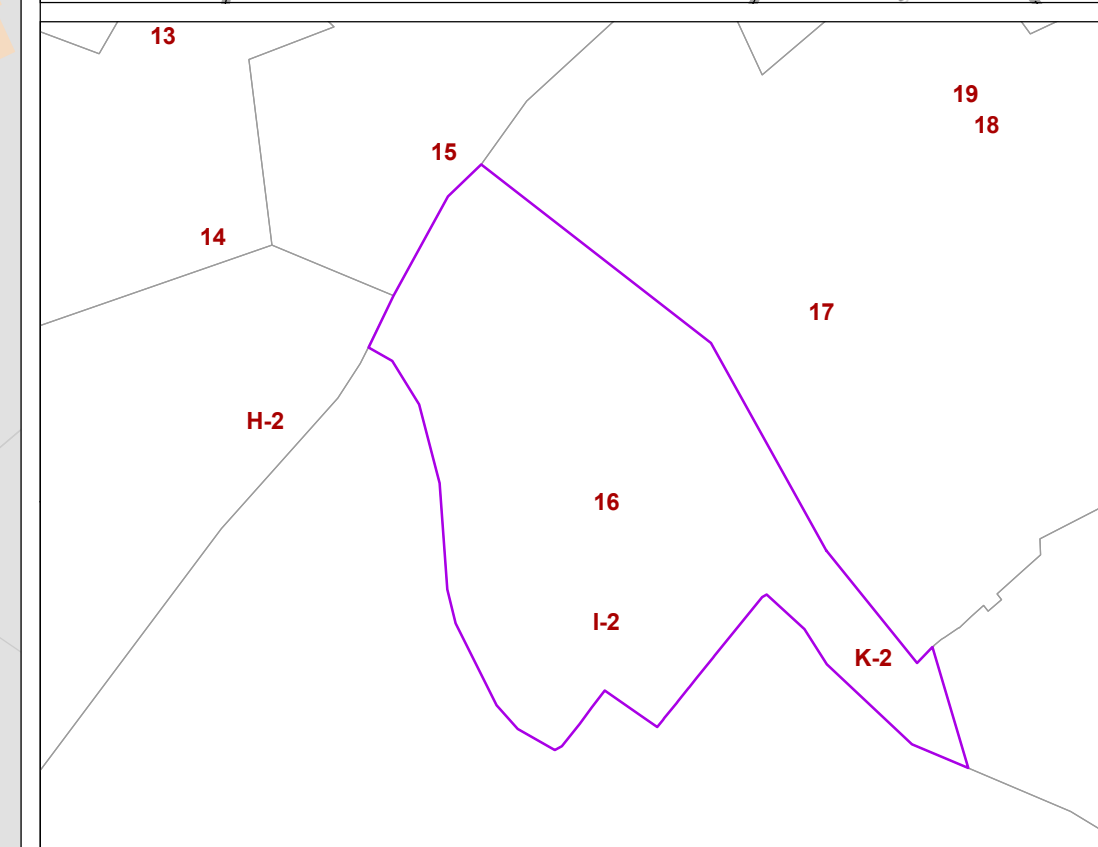

Map Page: 16

- Parcels
- Parcel on Adjacent Maps
- Buildings
- Rail Road
- Water Body
- Swamp/Marsh
- Streams
- **A-20-0-0** Parcel Number
- **0.24 AC** Parcel Acreage
- **240** Address Number