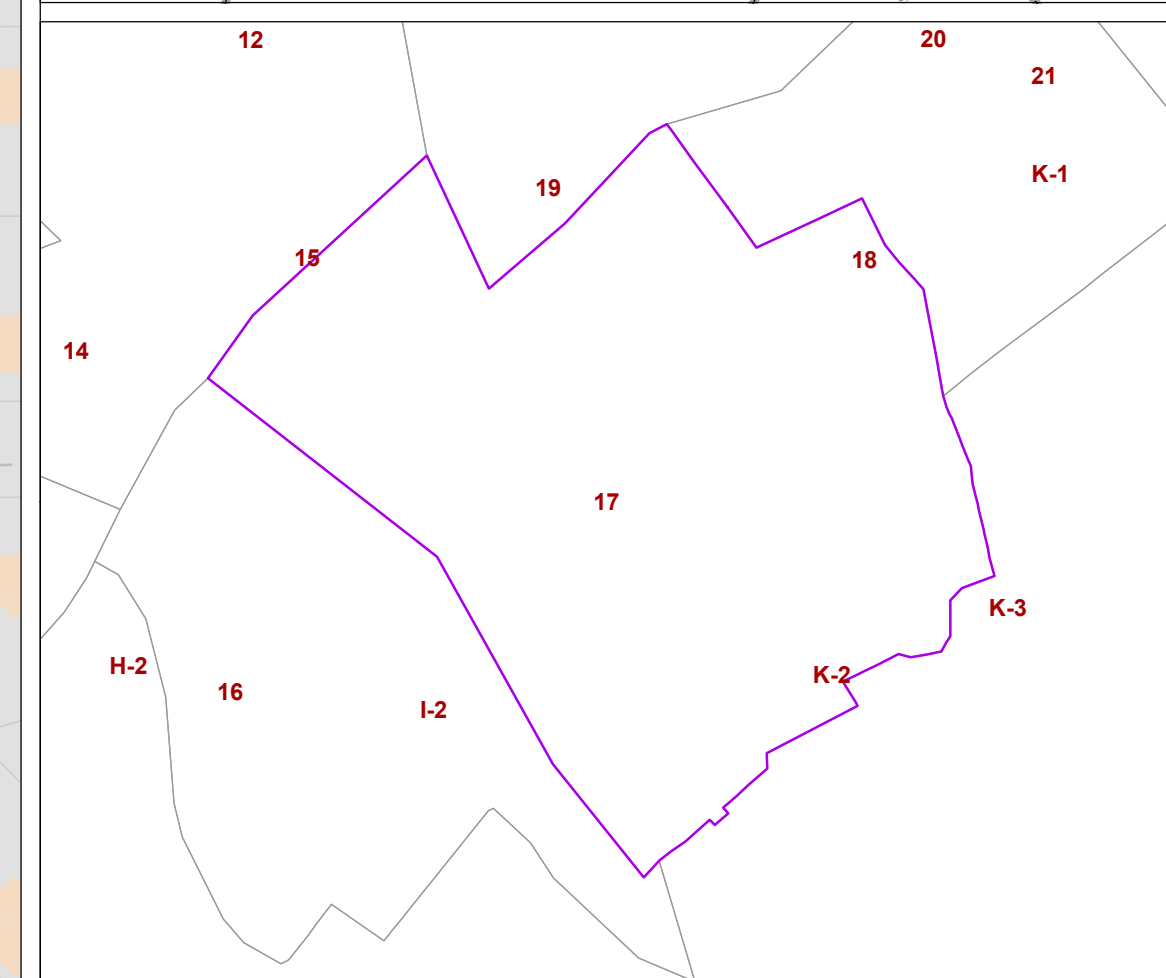

**CITY OF DOVER
STAFFORD COUNTY NH
TAX ASSESSORS MAP**

Map Page: 17

1. Parcels
   - Parcel on Adjacent Maps
   - Buildings
   - Rail Road
   - Water Body
   - Swamp/Marsh
   - Streams
2. A-20-0-0 Parcel Number
   0.24 AC Parcel Acreage
   240 Address Number