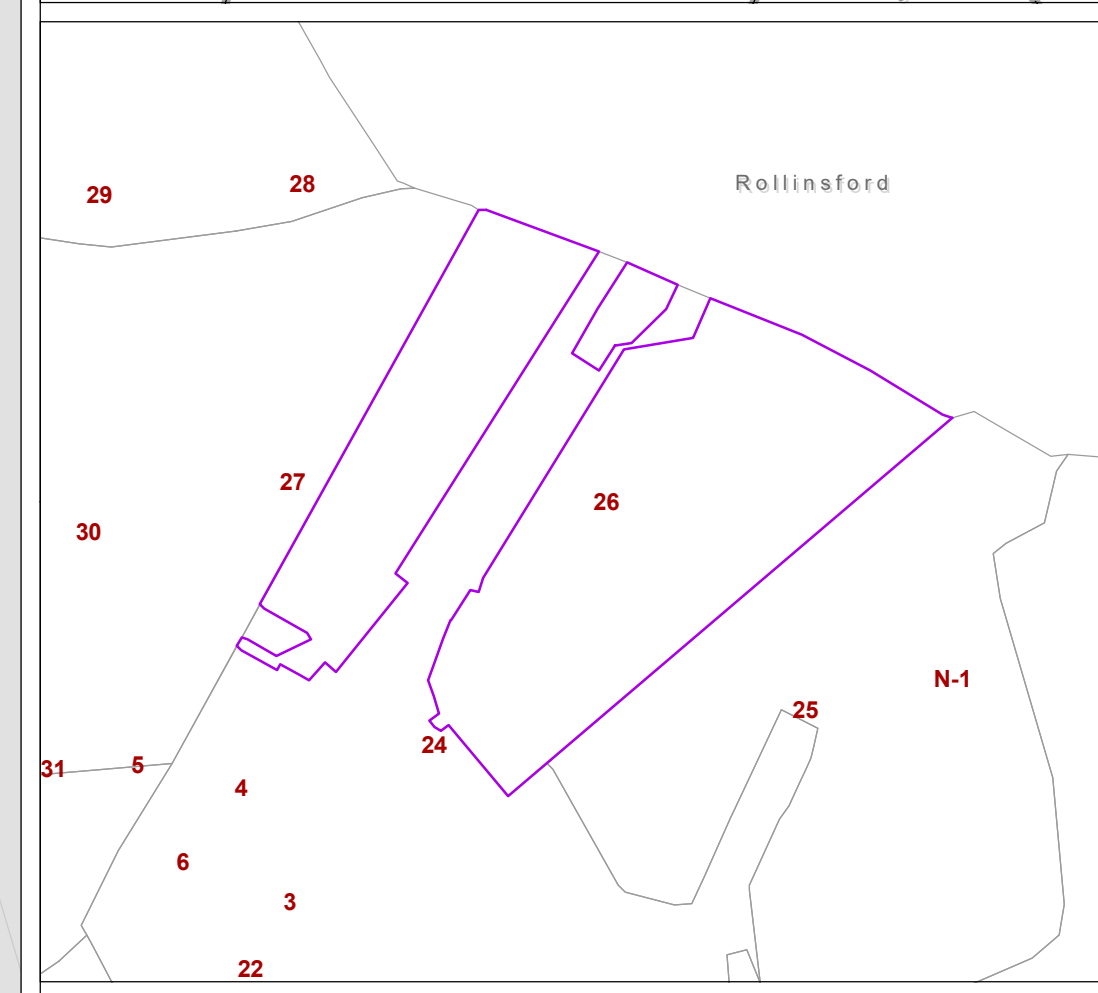

CITY OF DOVER
STAFFORD COUNTY NH
TAX ASSESSORS MAP

Map Page: 26

- Parcels
- Parcel on Adjacent Maps
- Buildings
- Rail Road
- Water Body
- Swamp/Marsh
- Streams
- A-20-0-0 Parcel Number
- 0.24 AC Parcel Acreage
- 240 Address Number