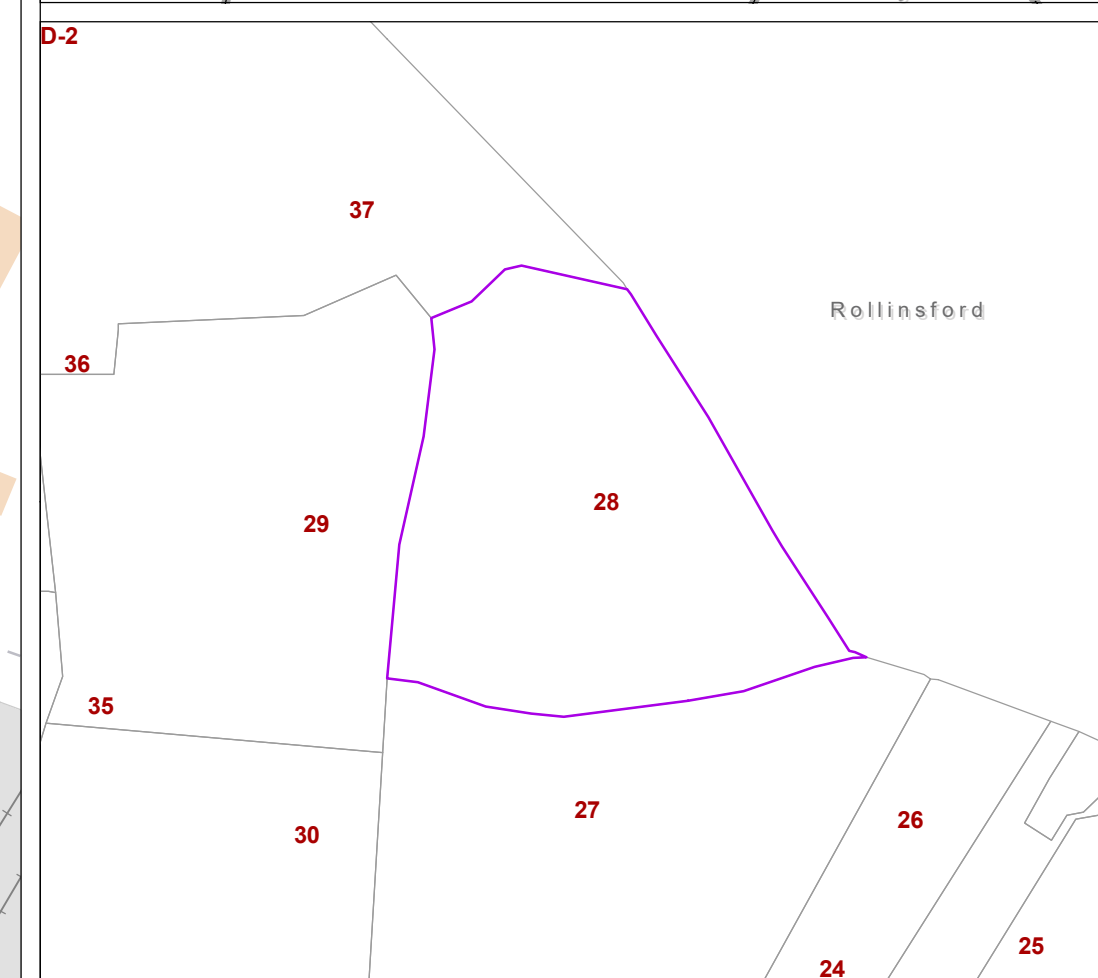

**CITY OF DOVER
STAFFORD COUNTY NH
TAX ASSESSORS MAP**

Map Page: 28

- Parcels
- Parcel on Adjacent Maps
- Buildings
- Rail Road
- Water Body
- Swamp/Marsh
- Streams
- **A-20-0-0** Parcel Number
- **0.24 AC** Parcel Acreage
- **240** Address Number