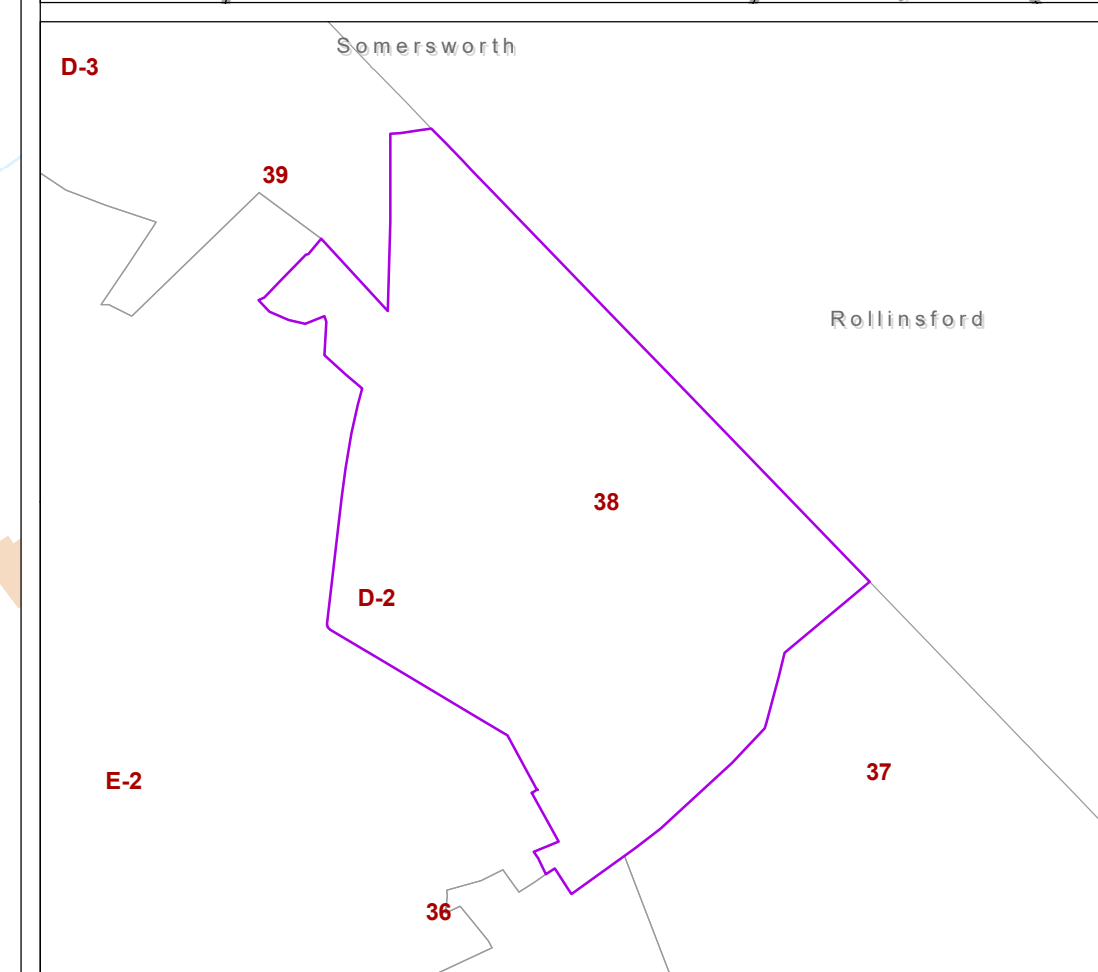

**CITY OF DOVER
STAFFORD COUNTY NH
TAX ASSESSORS MAP**

Map Page: 38

- Parcels
- Parcel on Adjacent Maps
- Buildings
- Rail Road
- Water Body
- Swamp/Marsh
- Streams
- **A-20-0-0** Parcel Number
- **0.24 AC** Parcel Acreage
- **240** Address Number

200 100 0 200
Feet

1:1,200
1" = 100'

Map Generated: Wednesday, March 21, 2018