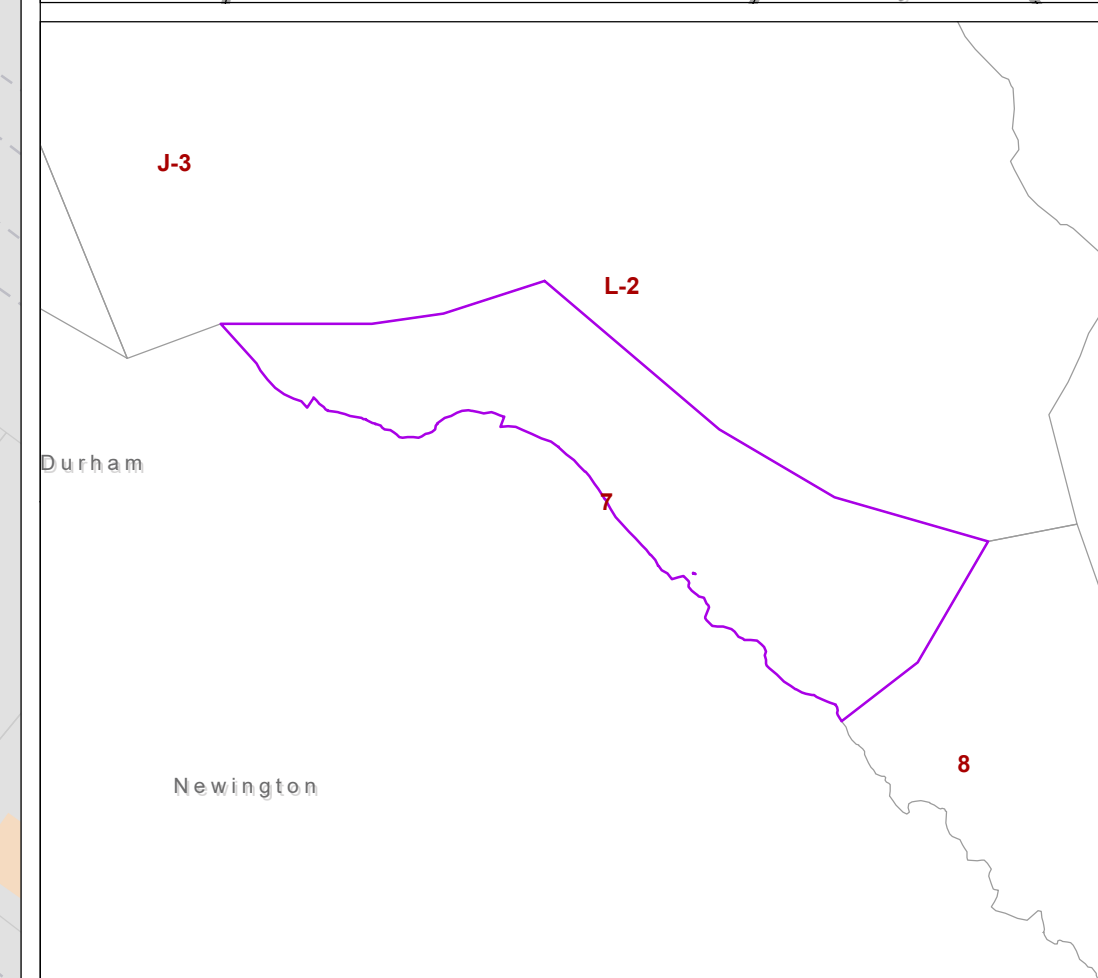

**CITY OF DOVER
STAFFORD COUNTY NH
TAX ASSESSORS MAP**

Map Page: 7

1. Parcels
   - Parcel on Adjacent Maps
   - Buildings
   - Rail Road
   - Water Body
   - Swamp/Marsh
   - Streams
2. A-20-0-0 Parcel Number
   0.24 AC Parcel Acreage
   240 Address Number