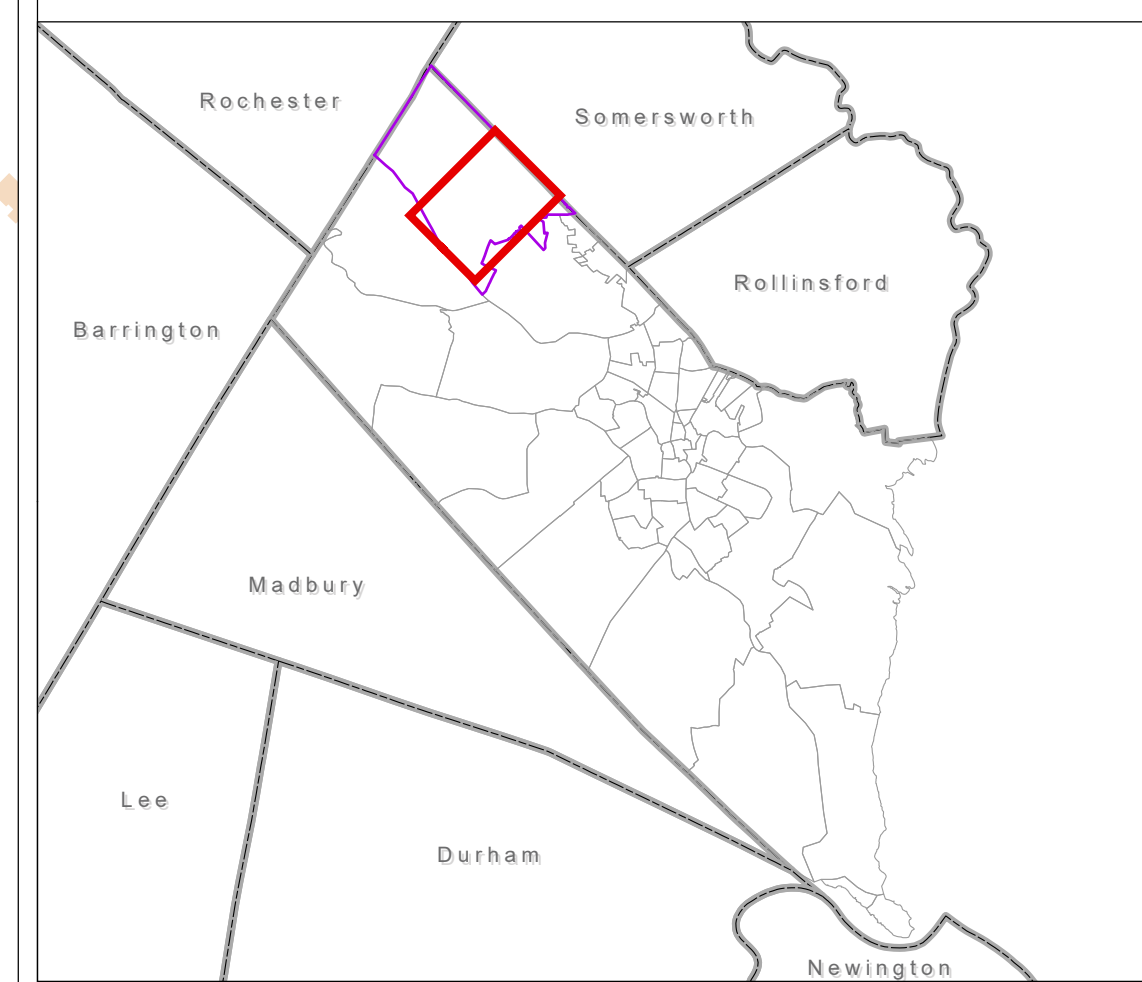

CITY OF DOVER STAFFORD COUNTY NH TAX ASSESSORS MAP

Map Page: A-2

1. Parcels
   - Parcel on Adjacent Maps
   - Buildings
   - Rail Road
   - Water Body
   - Swamp/Marsh
   - Streams
2. A-20-0-0 Parcel Number
   0.24 AC Parcel Acreage
   240 Address Number

400 200 0 400 Feet

1:2,400
1" = 200'

Map Generated: Thursday, July 5, 2018