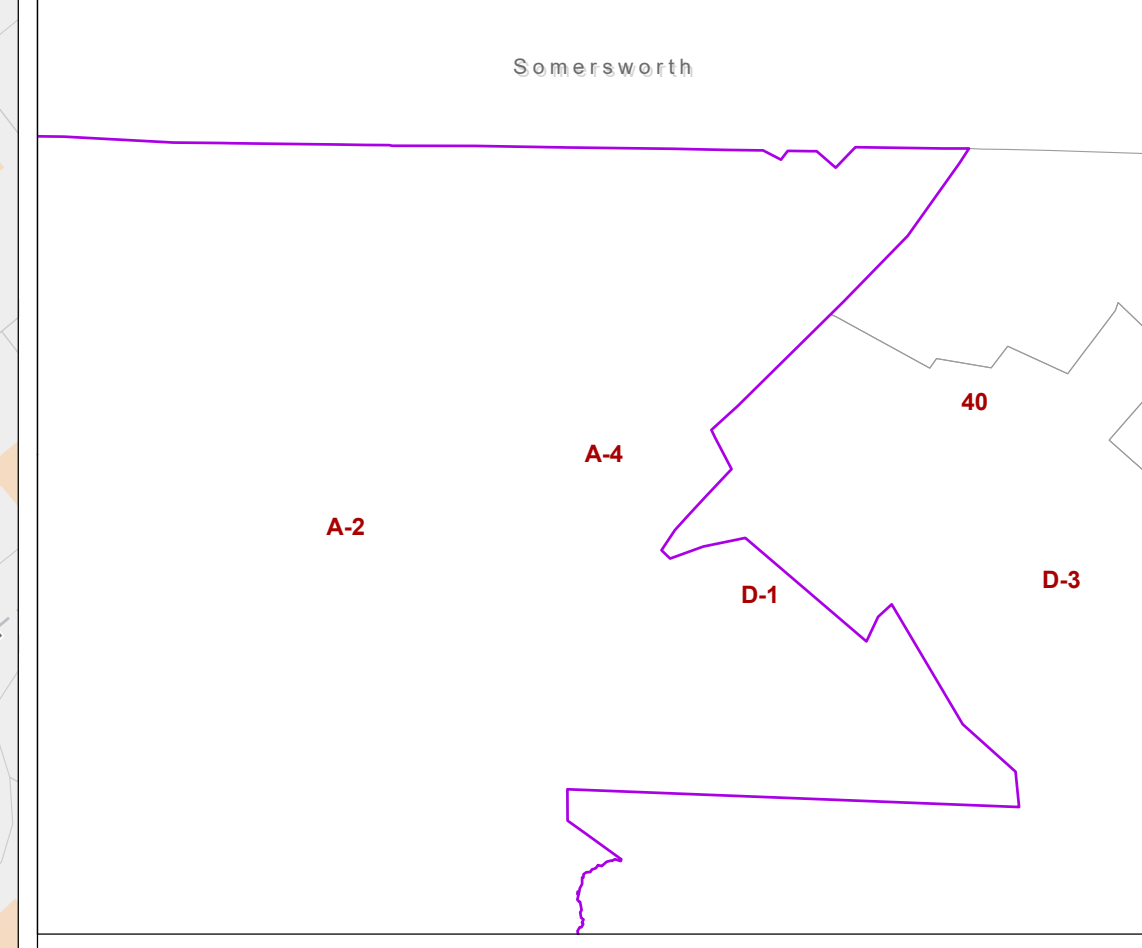

**CITY OF DOVER
STAFFORD COUNTY NH
TAX ASSESSORS MAP**

Map Page: A-4

- Parcels
- Parcel on Adjacent Maps
- Buildings
- Rail Road
- Water Body
- Swamp/Marsh
- Streams
- **A-20-0-0** Parcel Number
- **0.24 AC** Parcel Acreage
- **240** Address Number