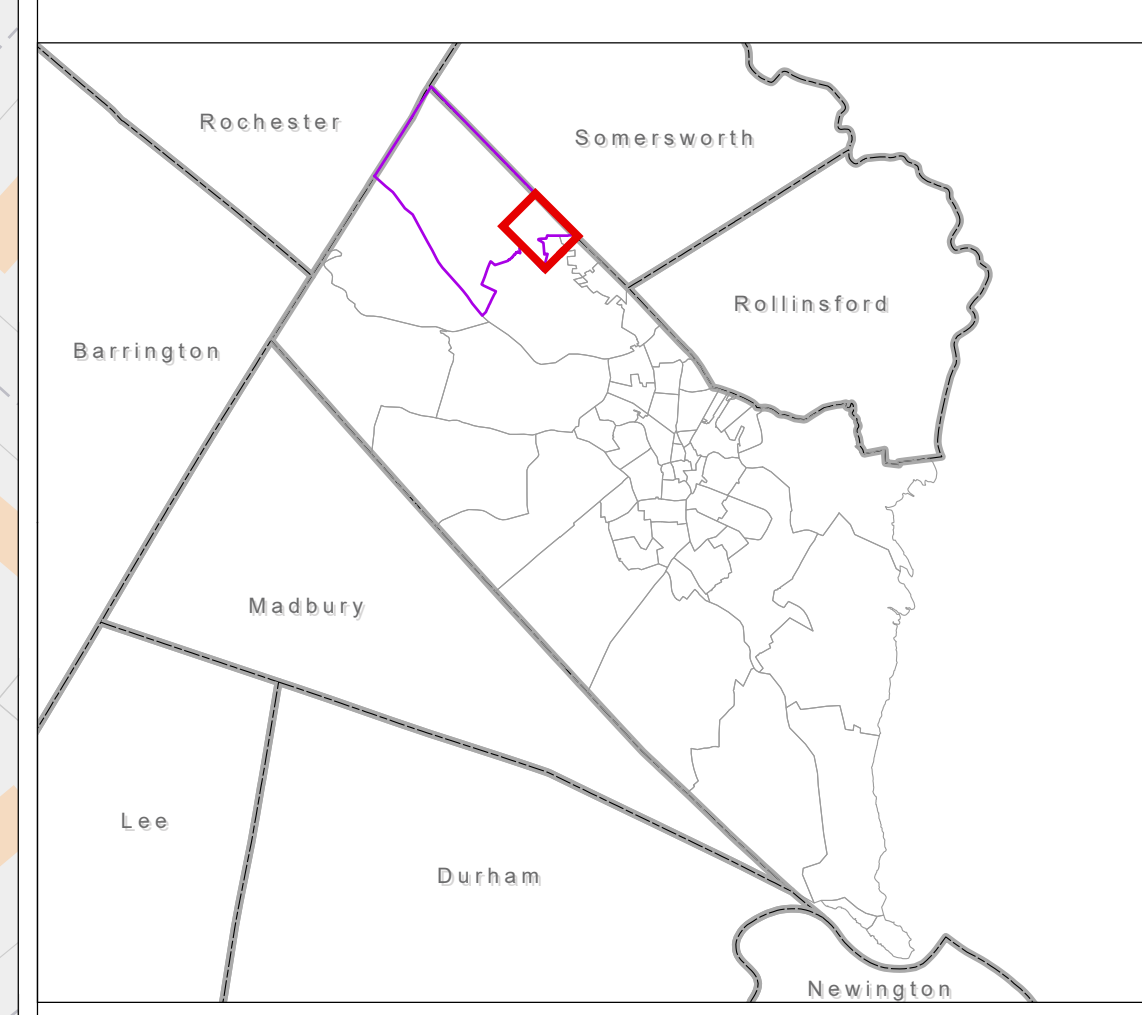

**CITY OF DOVER
STAFFORD COUNTY NH
TAX ASSESSORS MAP**

Map Page: A-4

- Parcels
- Parcel on Adjacent Maps
- Buildings
- Rail Road
- Water Body
- Swamp/Marsh
- Streams
- **A-20-0-0** Parcel Number
- **0.24 AC** Parcel Acreage
- **240** Address Number