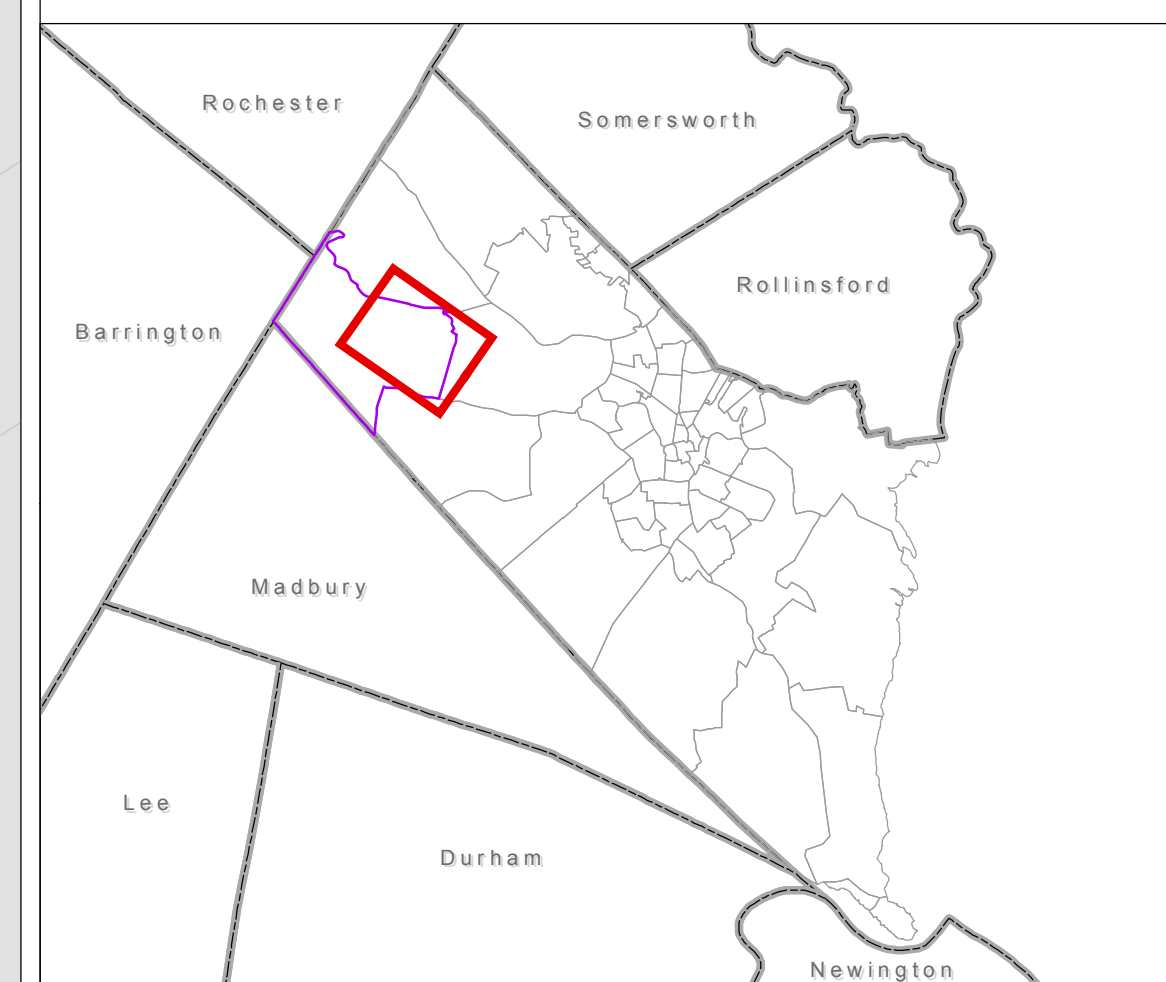

CITY OF DOVER
STAFFORD COUNTY NH
TAX ASSESSORS MAP

Map Page: C-3

1. Parcels
   - Parcel on Adjacent Maps
   - Buildings
   - Rail Road
   - Water Body
   - Swamp/Marsh
   - Streams
2. A-20-0-0 Parcel Number
   0.24 AC Parcel Acreage
   240 Address Number