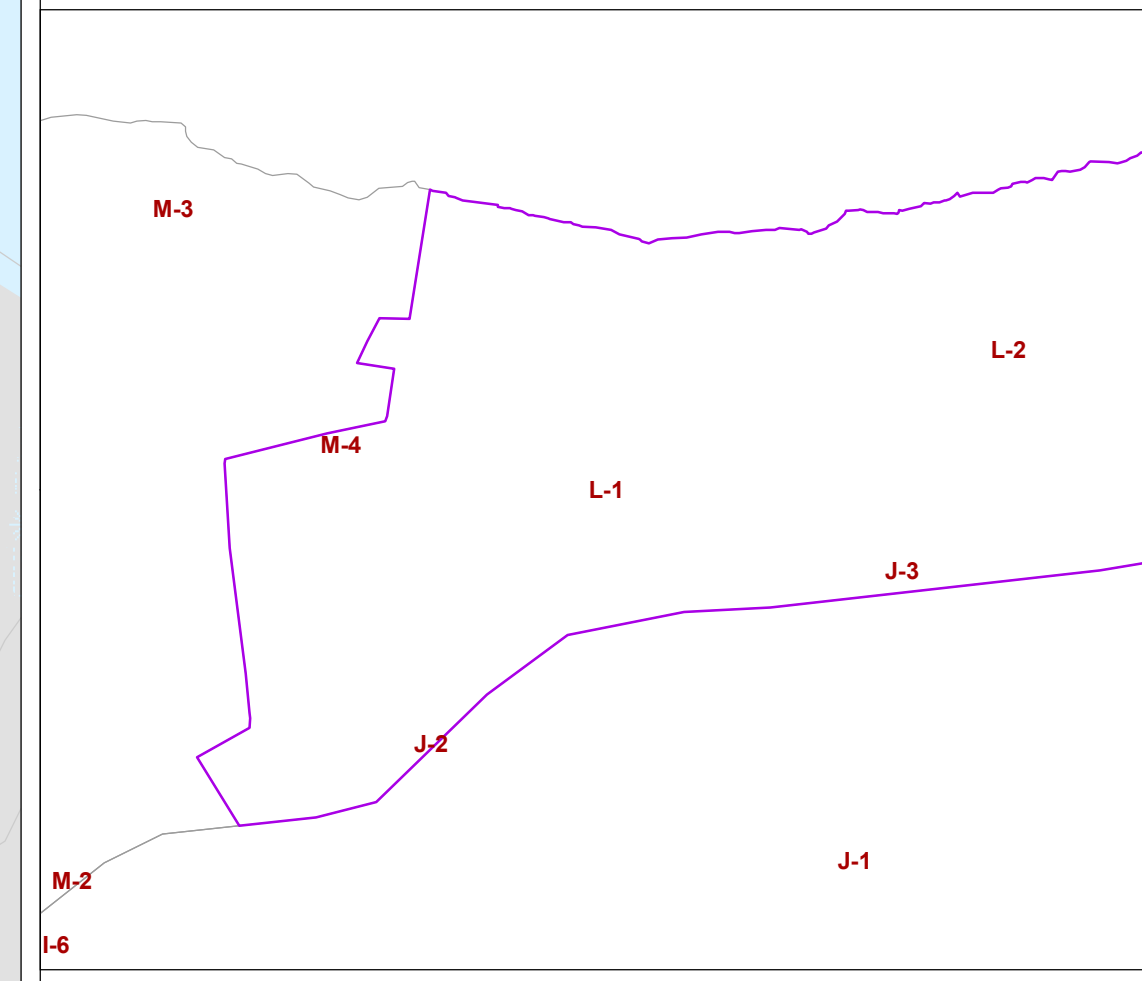

**CITY OF DOVER
STAFFORD COUNTY NH
TAX ASSESSORS MAP**

Map Page: L-1

1. Parcels
   - Parcel on Adjacent Maps
   - Buildings
   - Rail Road
   - Water Body
   - Swamp/Marsh
   - Streams
2. A-20-0-0 Parcel Number
   0.24 AC Parcel Acreage
   240 Address Number