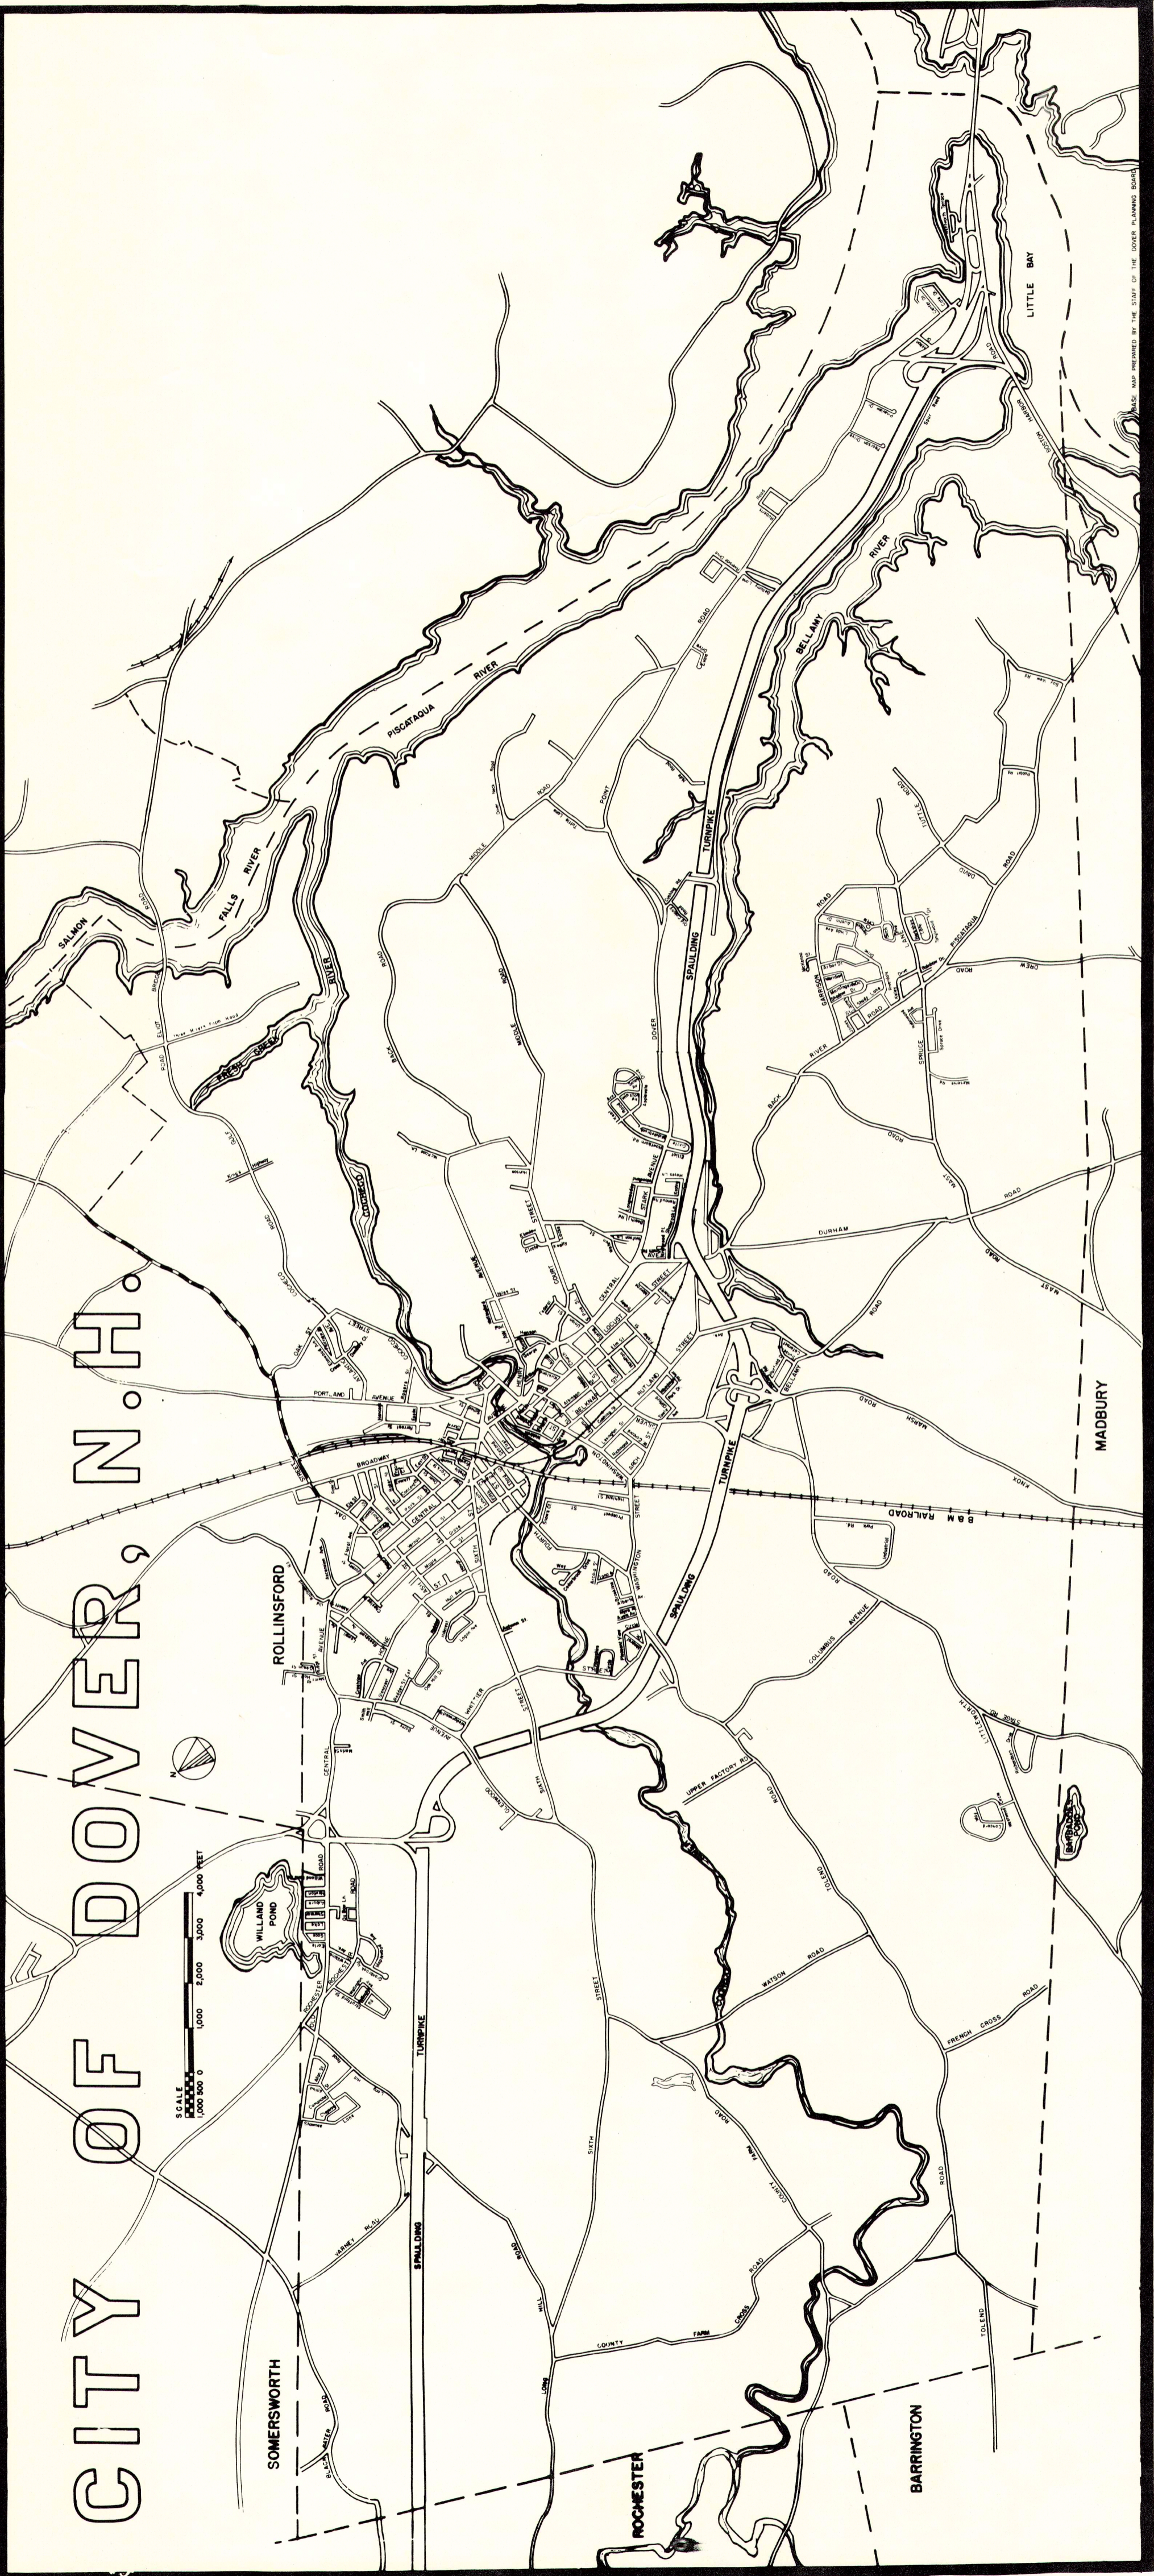

CITY OF DOVER, N.H.

SCALE
1:10,000
0 1,000 2,000 3,000 4,000 FEET

SOMERSWORTH

ROLLINSFORD

ROCHESTER

BARRINGTON

MADBURY

LITTLE BAY

BASE MAP PREPARED BY THE STAFF OF THE DOVER PLANNING BOARD