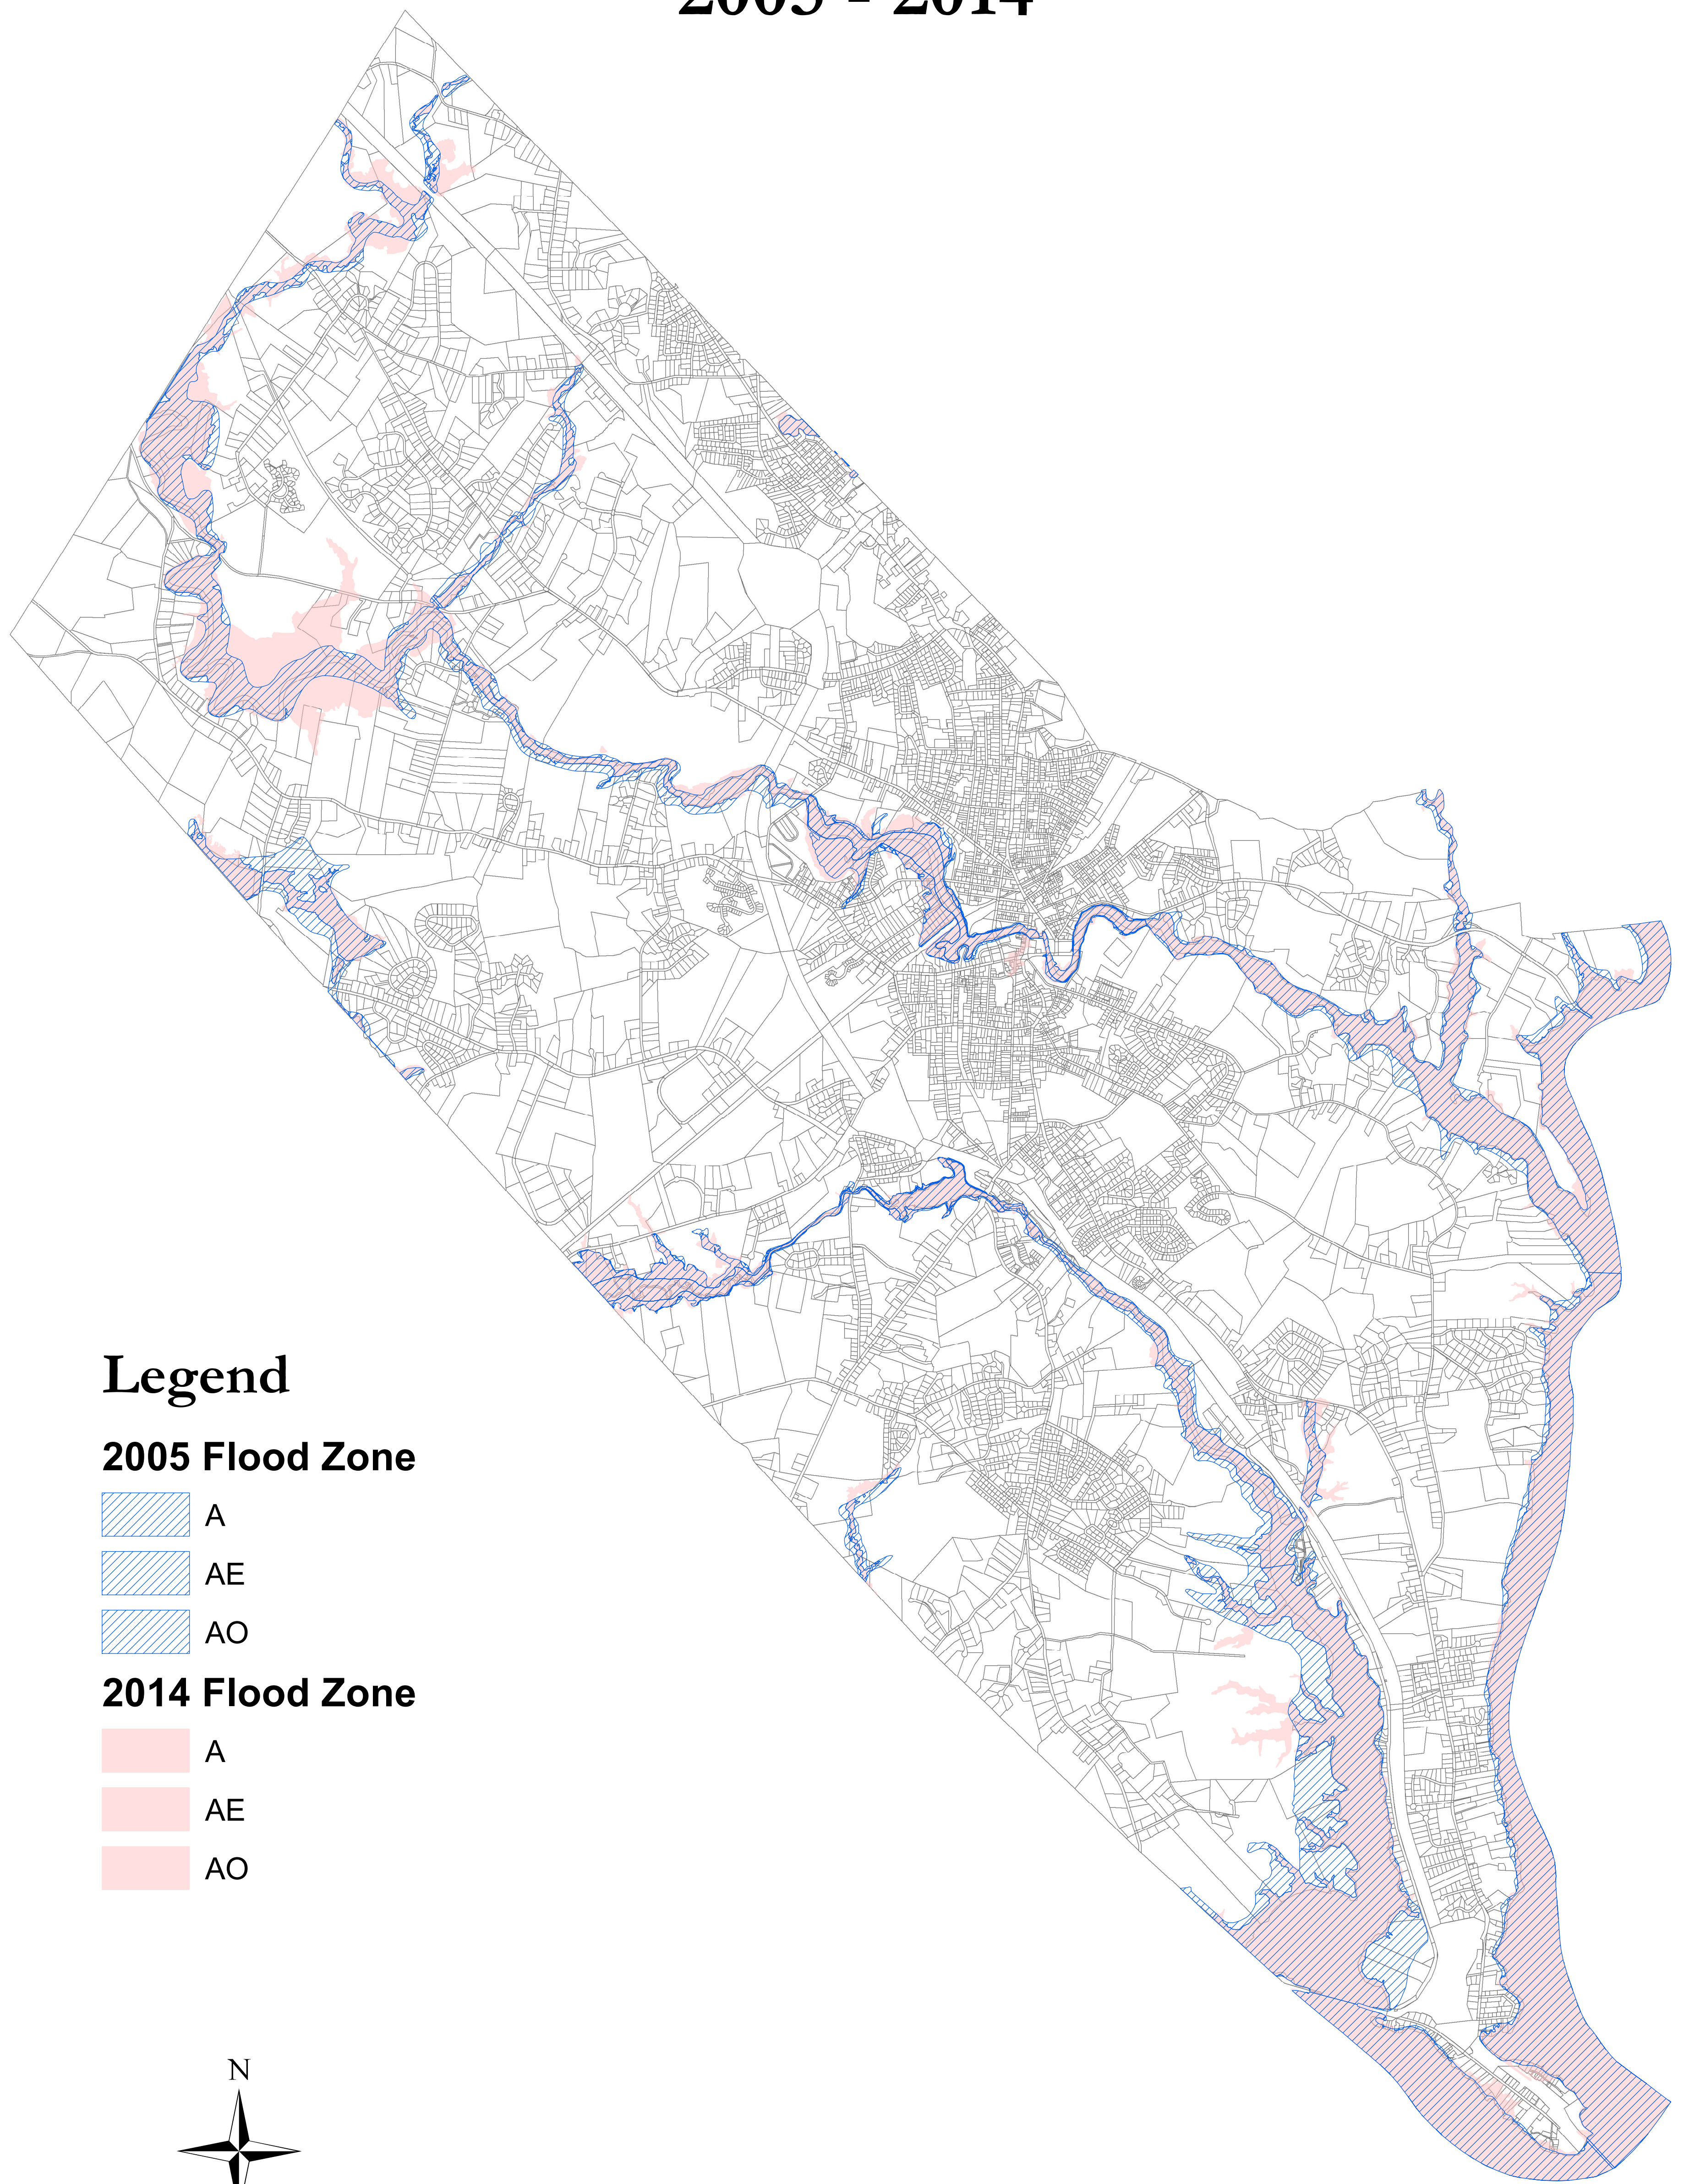

City of Dover

Areas of Special Flood Hazard

2005 - 2014

Legend

2005 Flood Zone

- A
- AE
- AO

2014 Flood Zone

- A
- AE
- AO