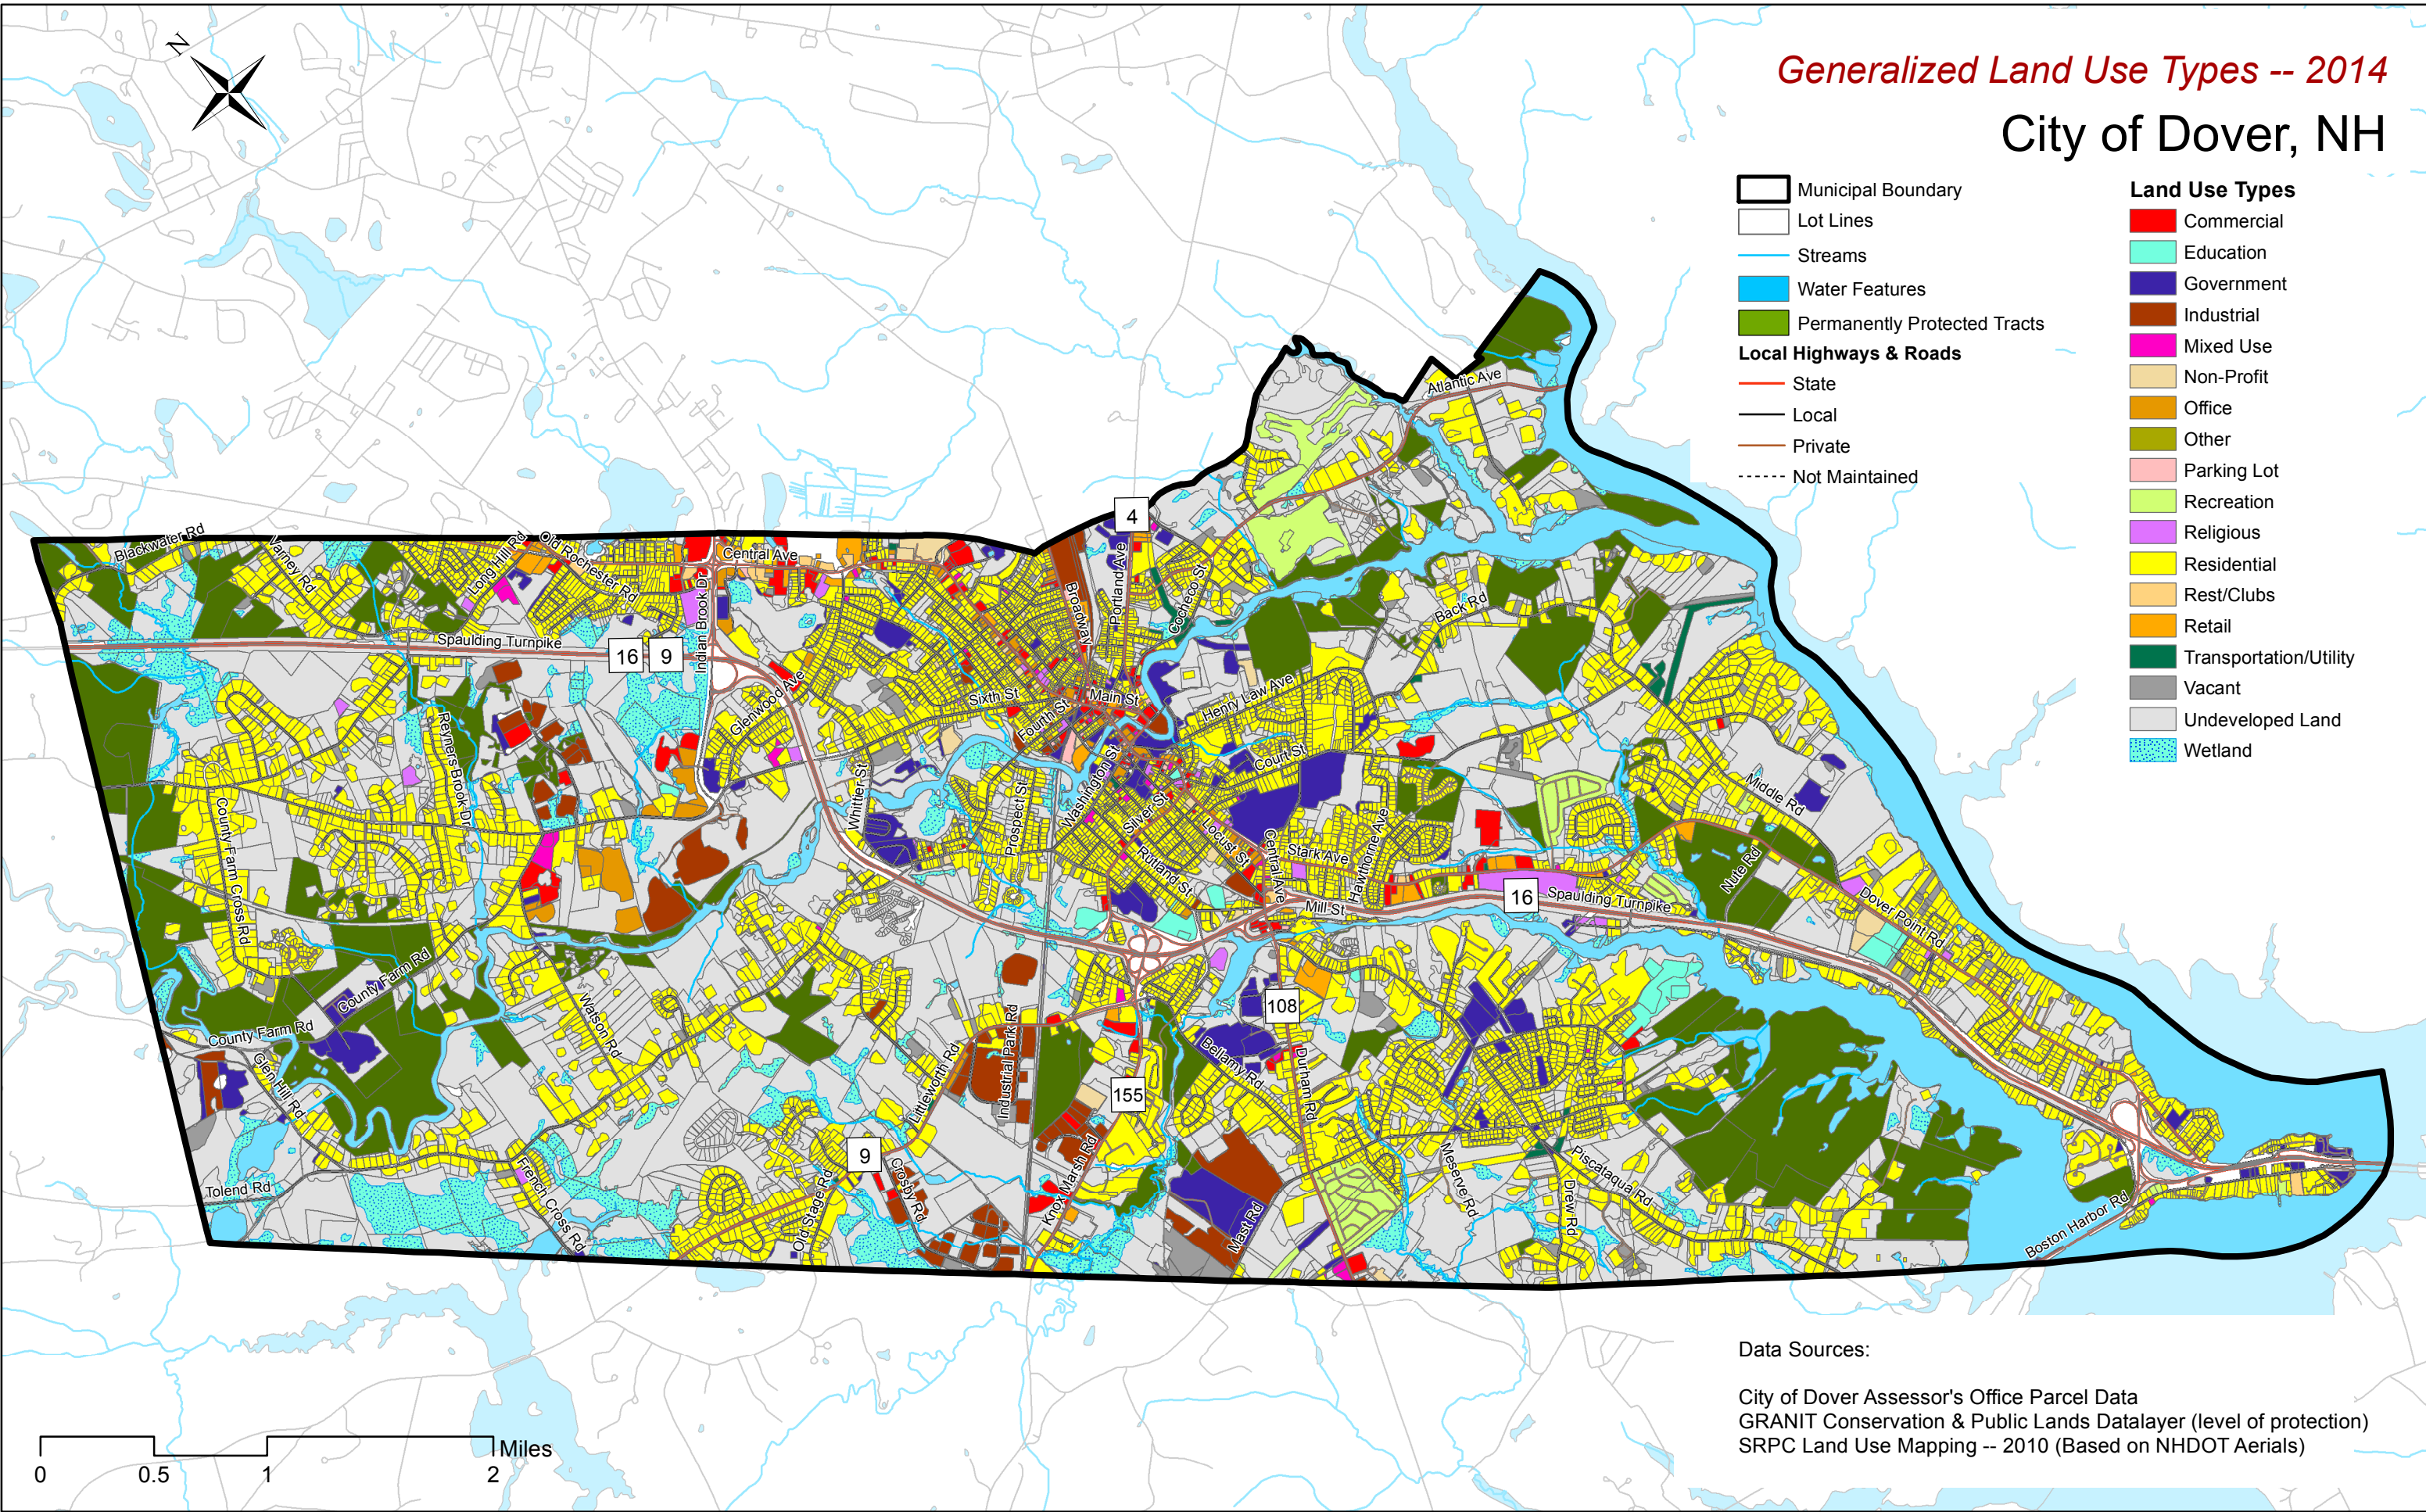

# Generalized Land Use Types -- 2014

## City of Dover, NH

**Data Sources:**

City of Dover Assessor's Office Parcel Data  
 GRANIT Conservation & Public Lands Datalayer (level of protection)  
 SRPC Land Use Mapping -- 2010 (Based on NHDOT Aerials)