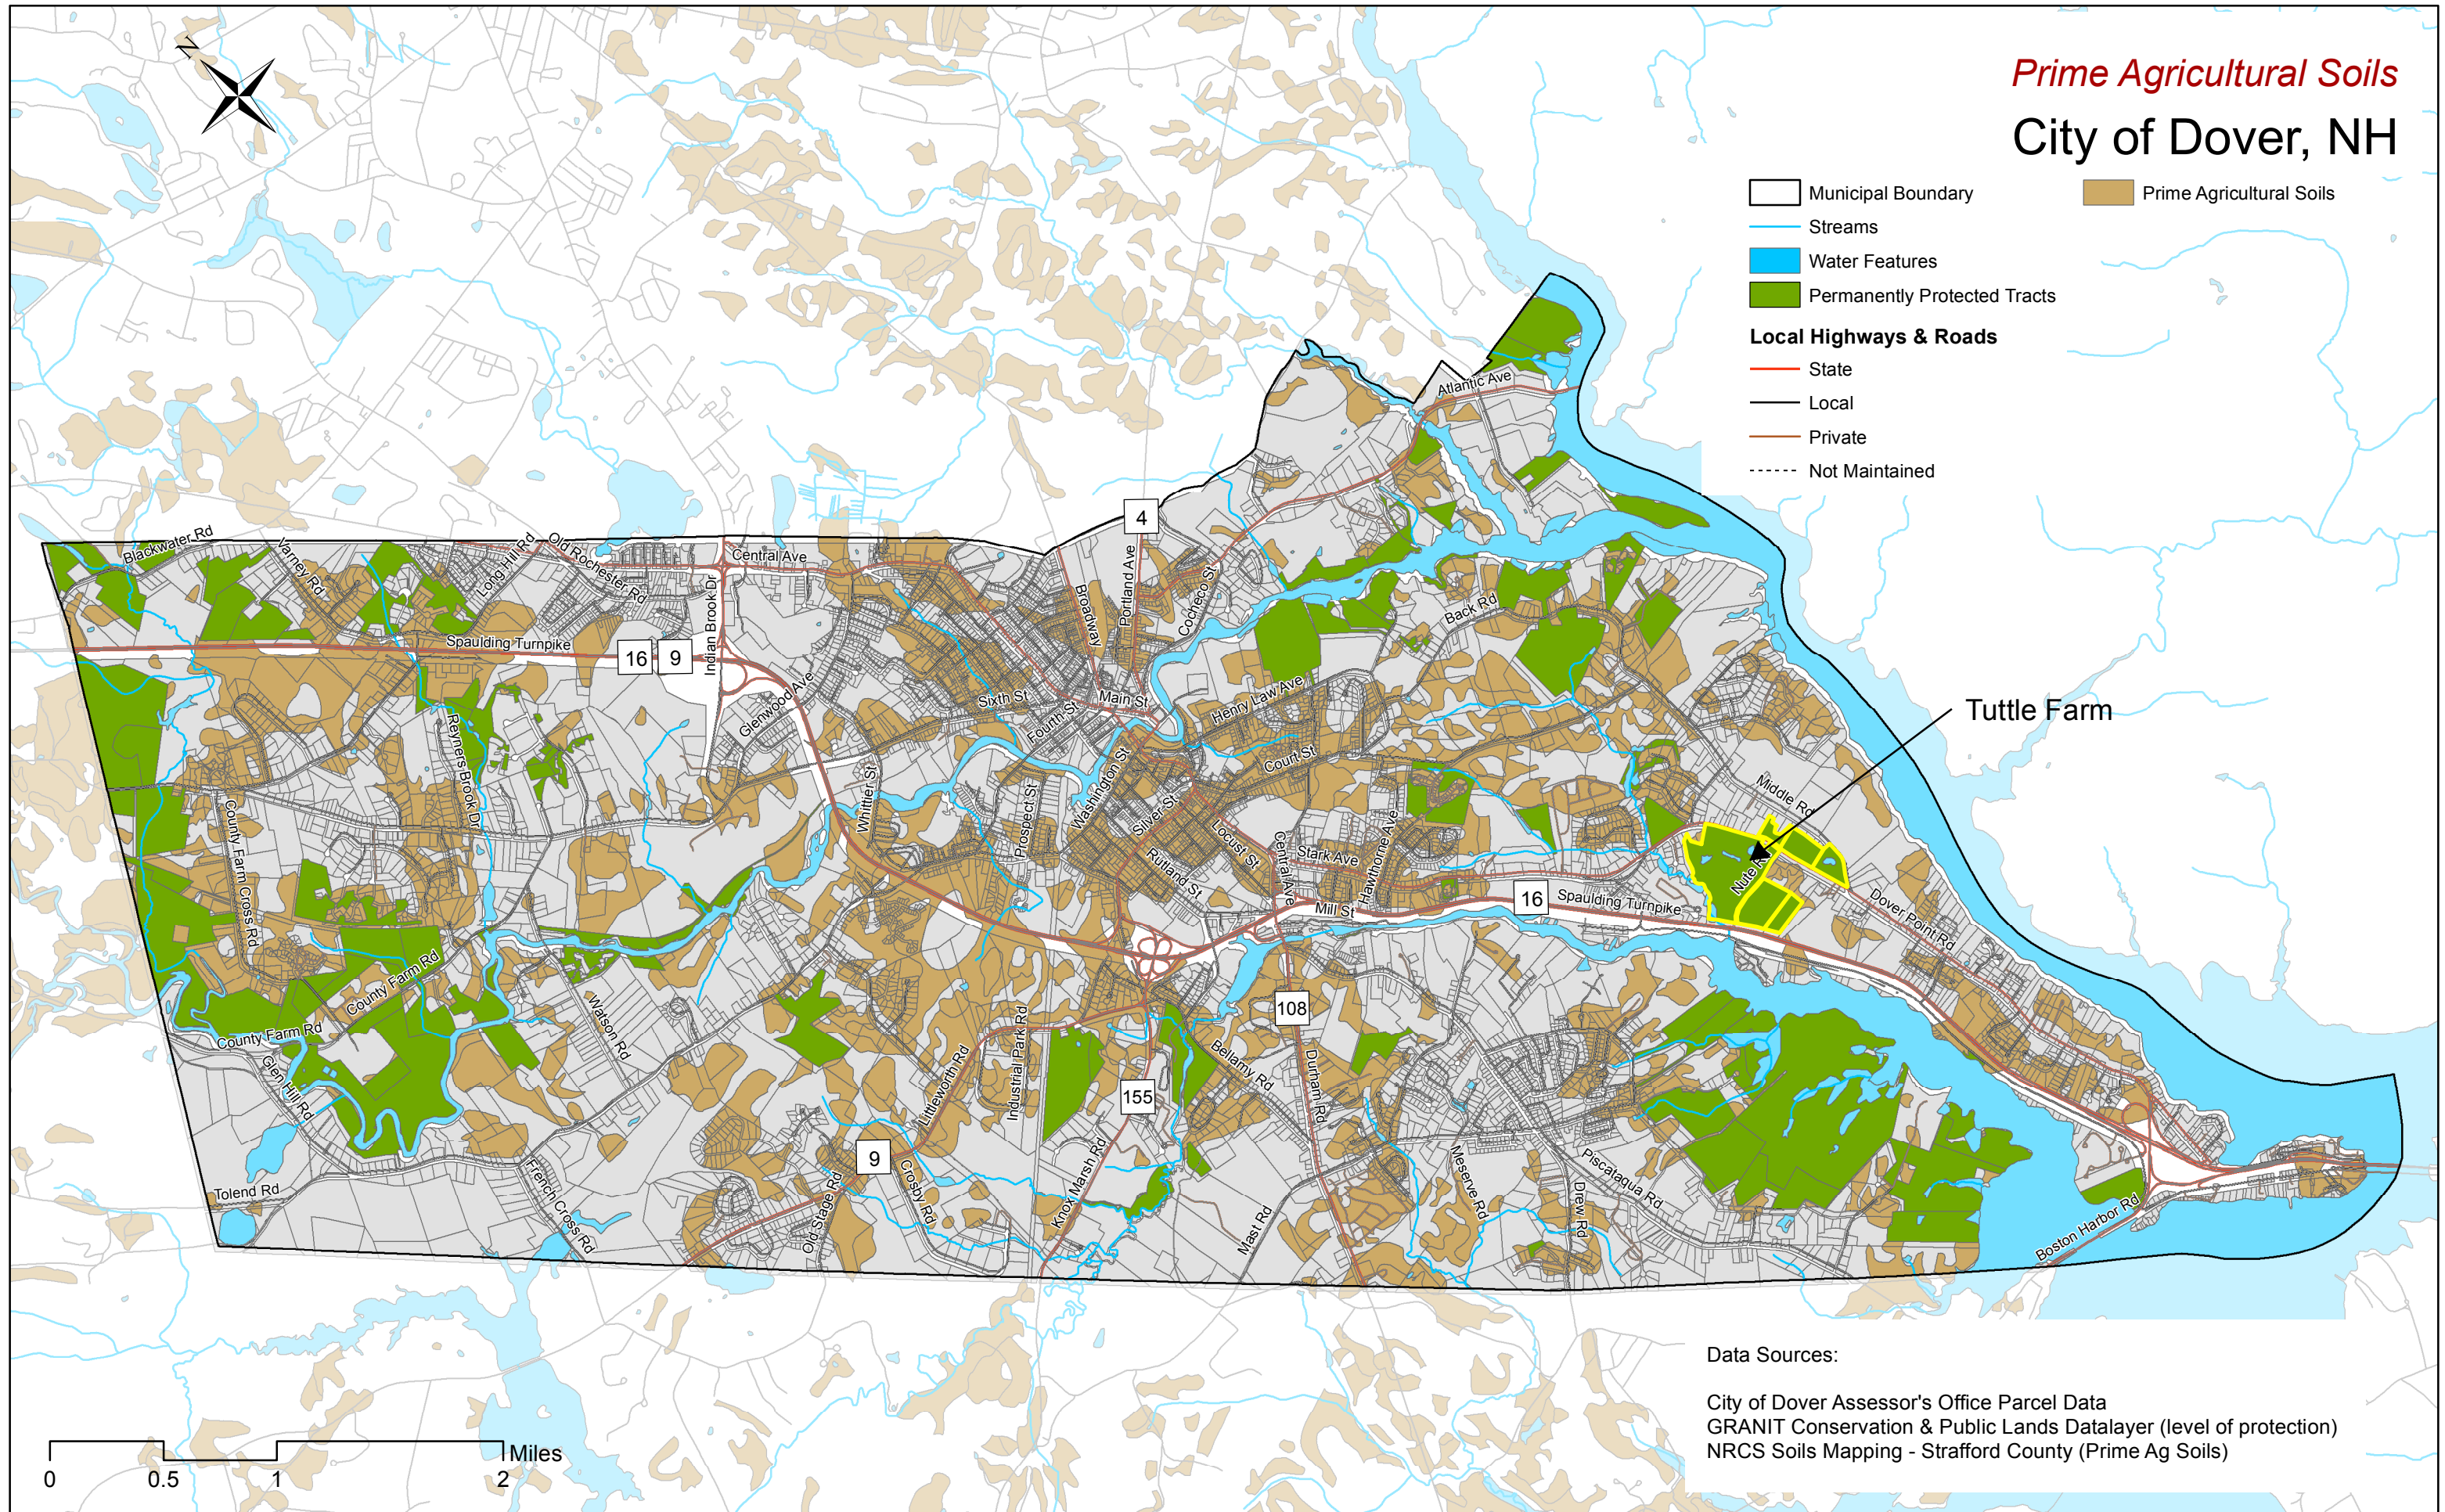

Prime Agricultural Soils City of Dover, NH

Data Sources:
 City of Dover Assessor's Office Parcel Data
 GRANIT Conservation & Public Lands Datalayer (level of protection)
 NRCS Soils Mapping - Strafford County (Prime Ag Soils)

0 0.5 1 2 Miles