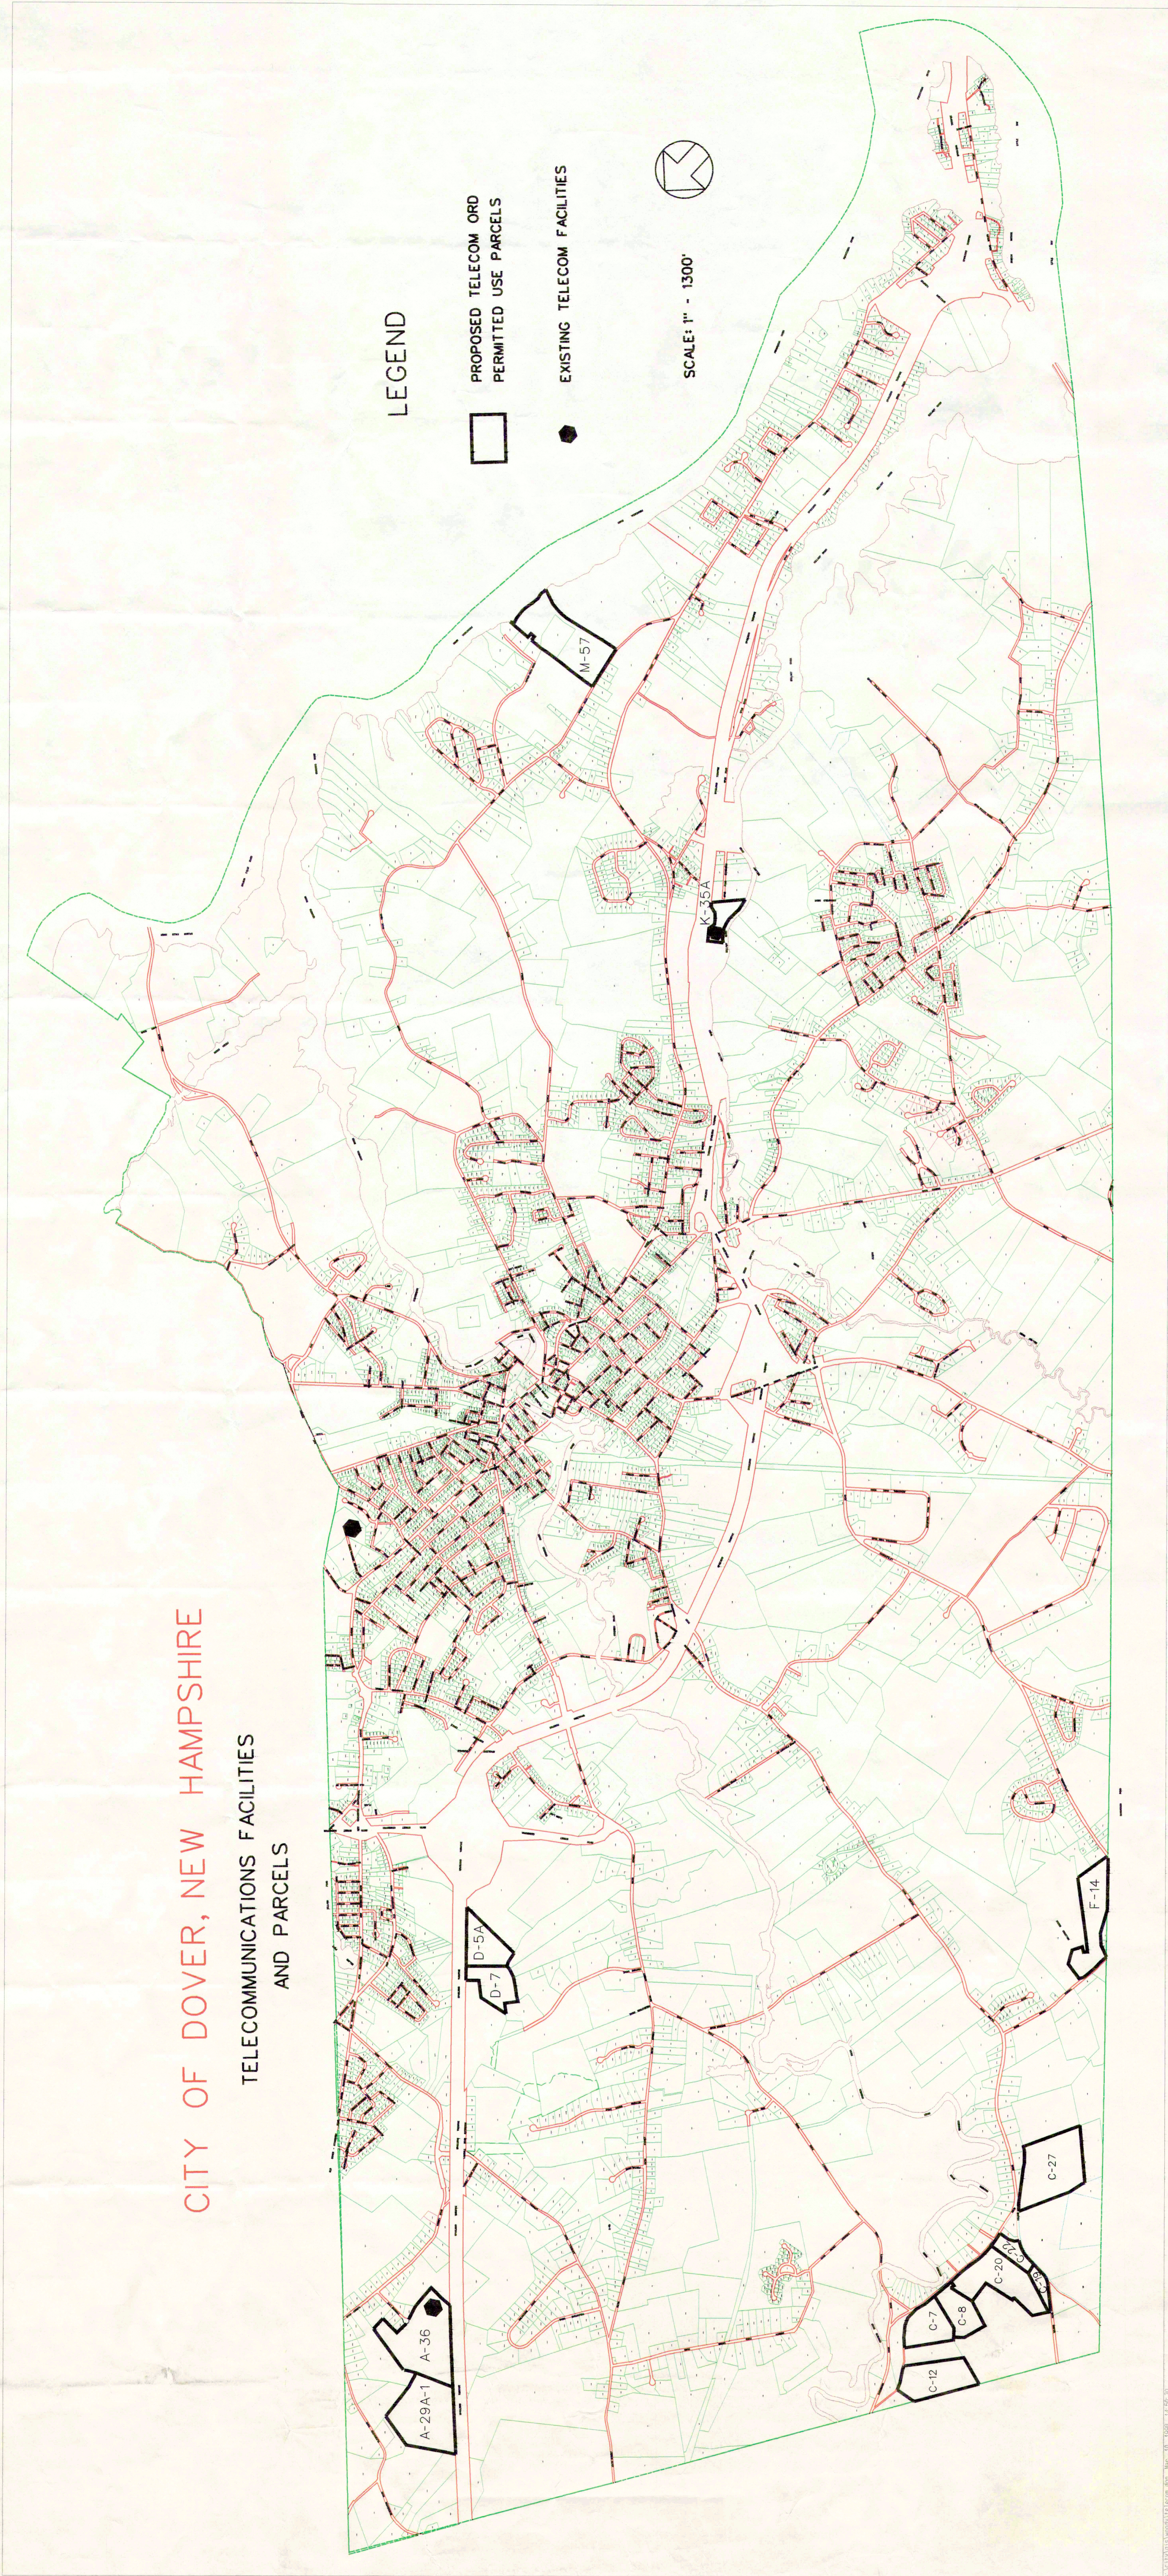

CITY OF DOVER, NEW HAMPSHIRE
TELECOMMUNICATIONS FACILITIES
AND PARCELS

LEGEND

- PROPOSED TELECOM ORD PERMITTED USE PARCELS
- EXISTING TELECOM FACILITIES

SCALE: 1" = 1300'