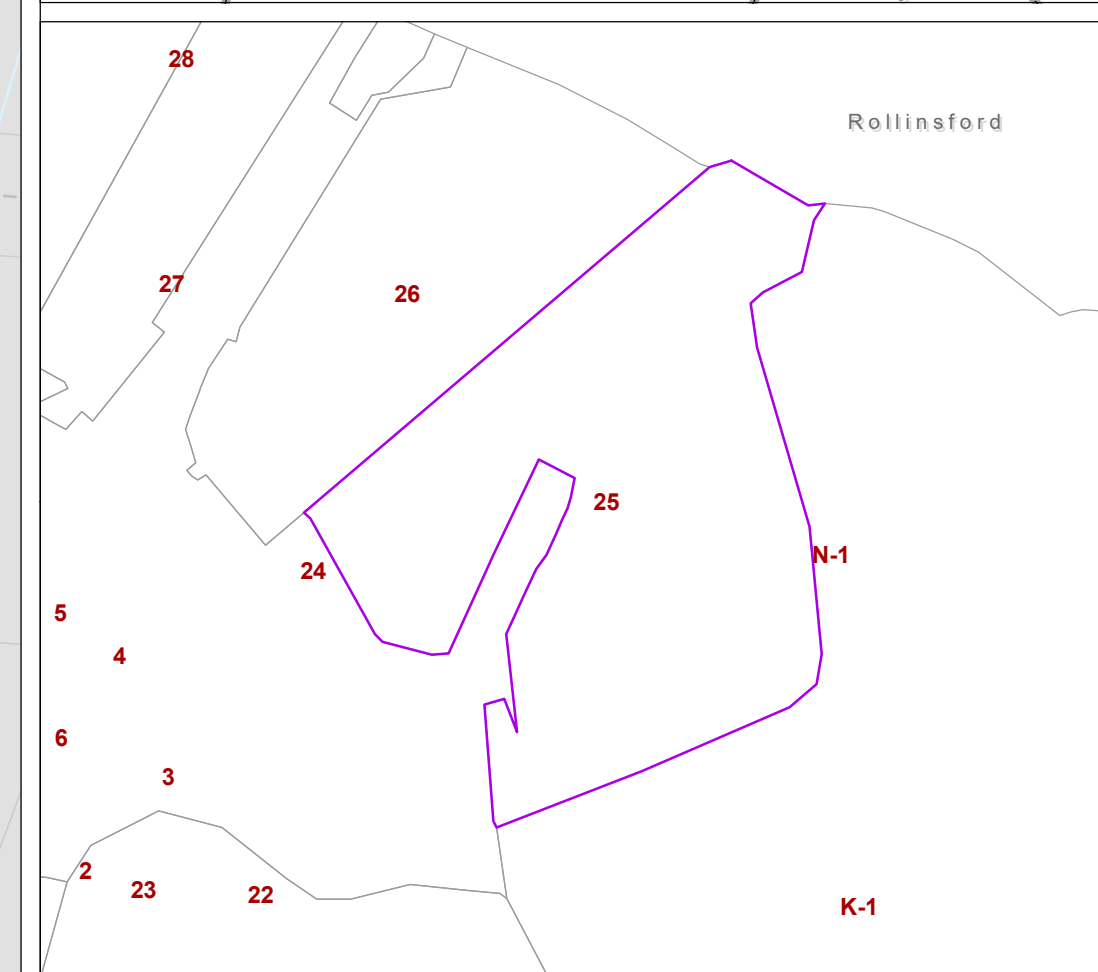

**CITY OF DOVER
STAFFORD COUNTY NH
TAX ASSESSORS MAP**

Map Page: 25

- Parcels
- Parcel on Adjacent Maps
- Buildings
- Rail Road
- Water Body
- Swamp/Marsh
- Streams
- A-20-0-0 Parcel Number
- 0.24 AC Parcel Acreage
- 240 Address Number