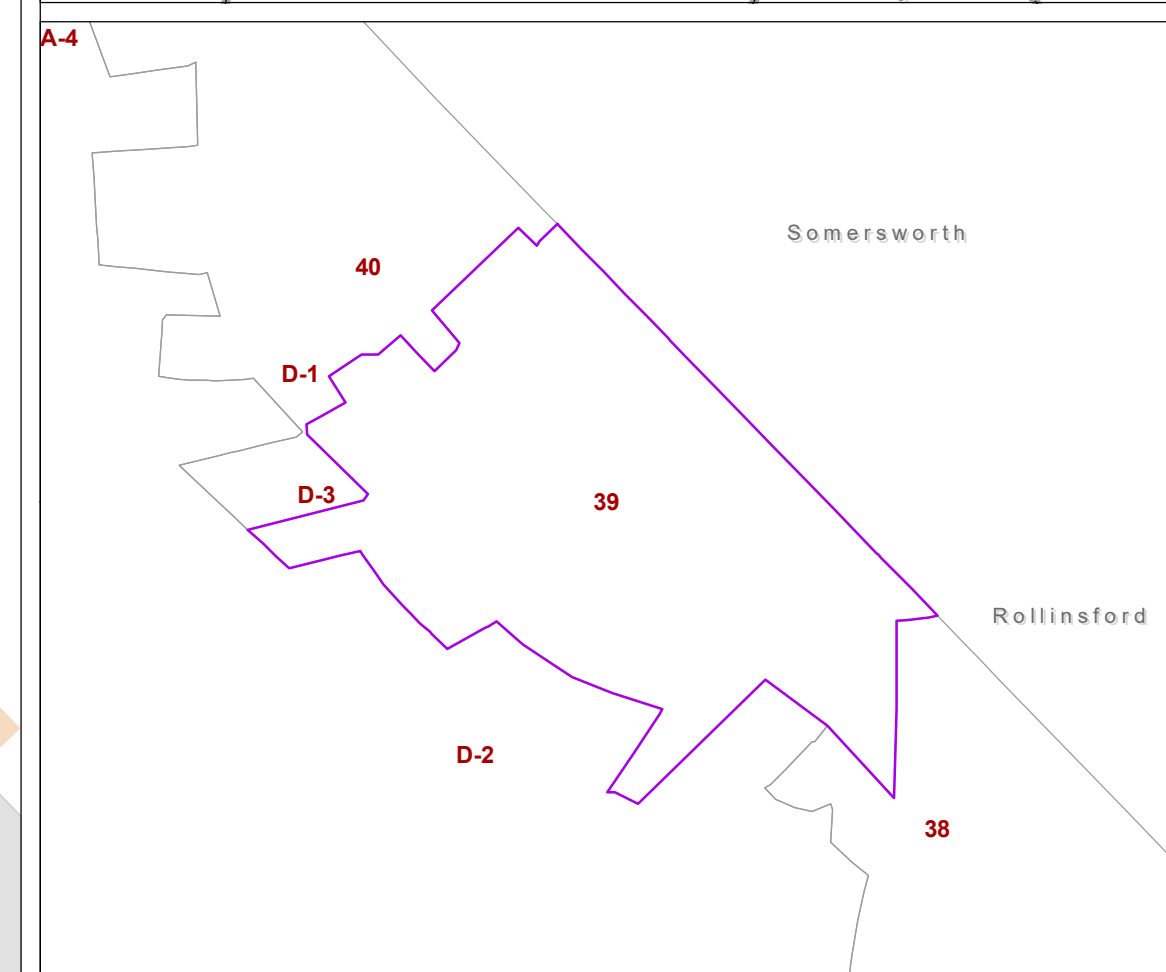

**CITY OF DOVER
STAFFORD COUNTY NH
TAX ASSESSORS MAP**

Map Page: 39

- Parcels
- Parcel on Adjacent Maps
- Buildings
- Rail Road
- Water Body
- Swamp/Marsh
- Streams
- **A-20-0-0** Parcel Number
- **0.24 AC** Parcel Acreage
- **240** Address Number