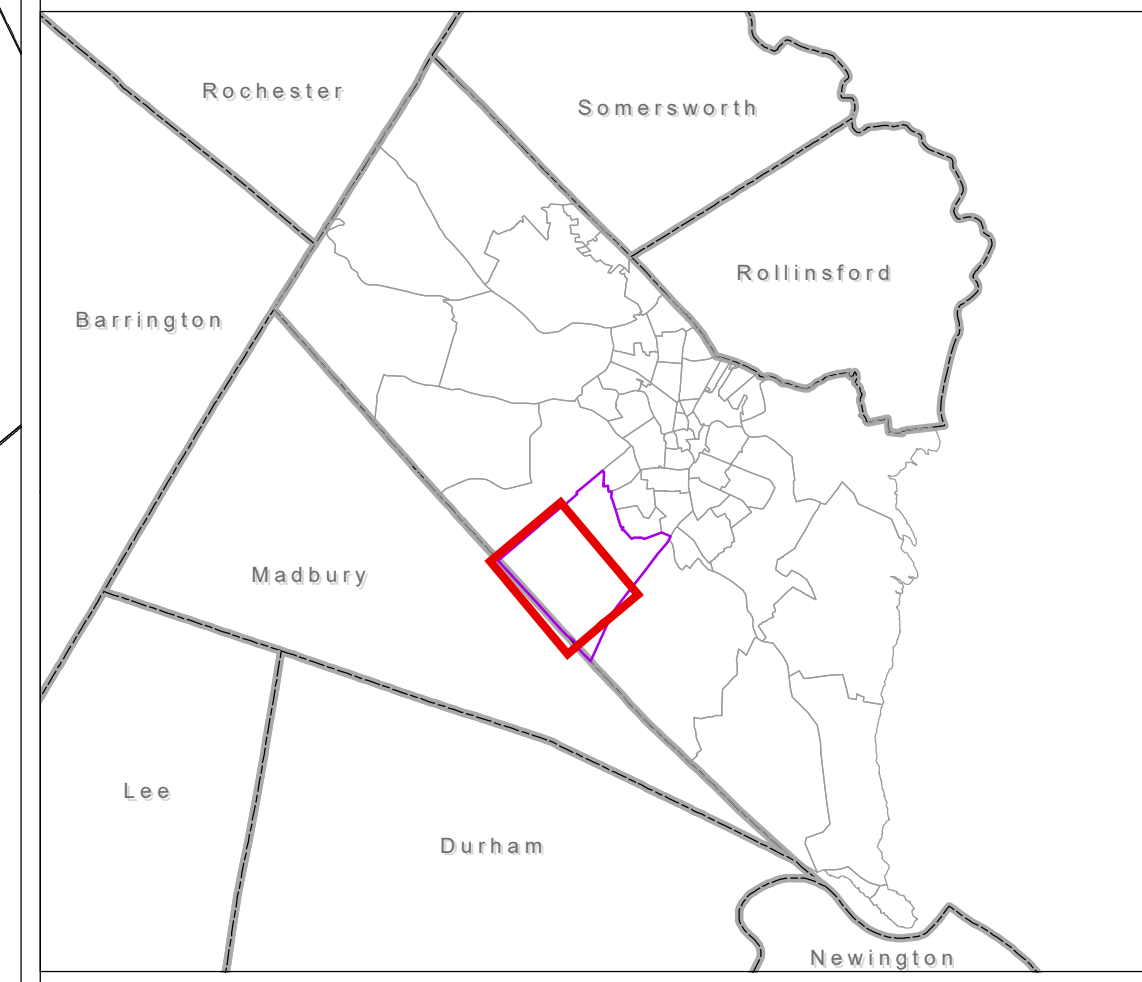

CITY OF DOVER STAFFORD COUNTY NH TAX ASSESSORS MAP

Map Page: H-1

1. Parcels
   - Parcel on Adjacent Maps
   - Buildings
   - Rail Road
   - Water Body
   - Swamp/Marsh
   - Streams
2. A-20-0-0 Parcel Number
   0.24 AC Parcel Acreage
   240 Address Number