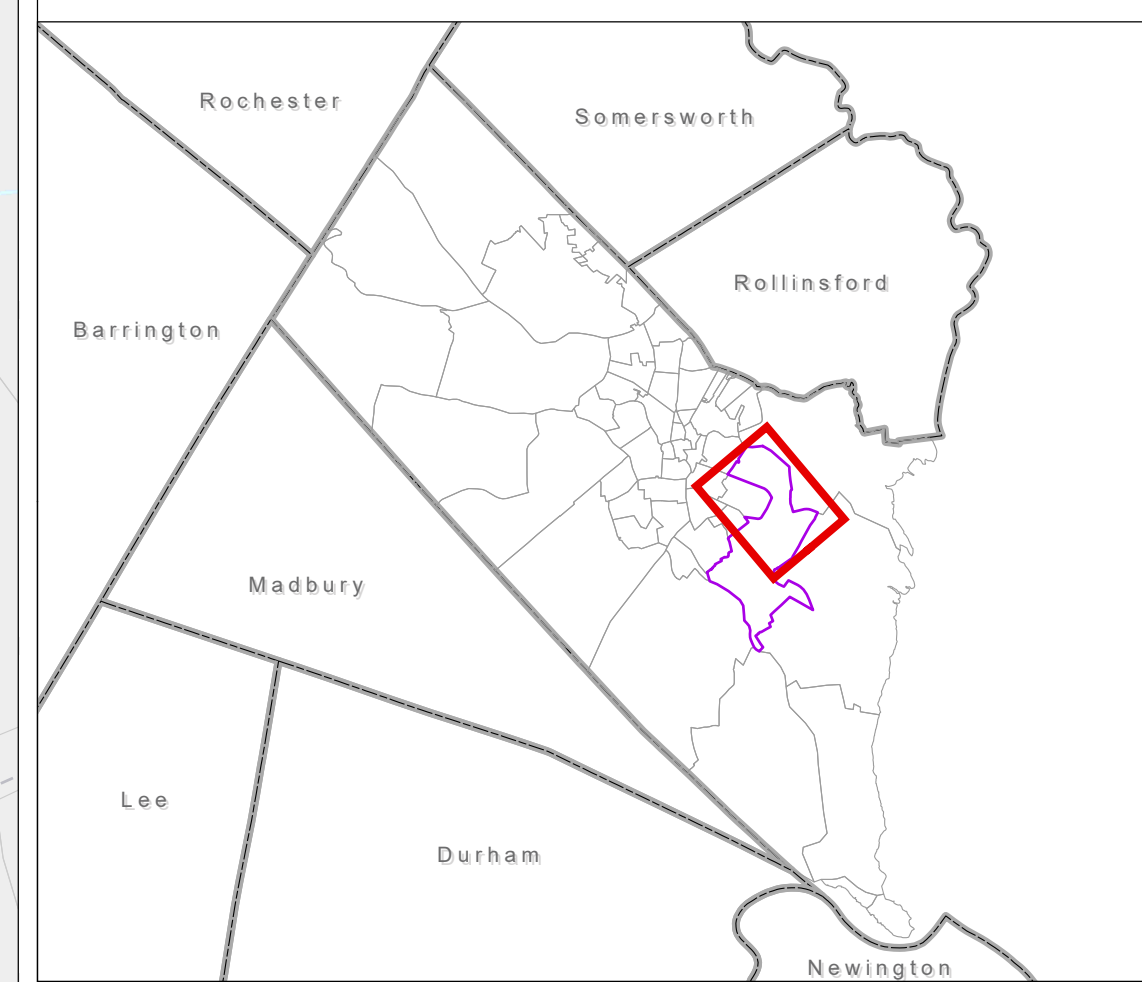

**CITY OF DOVER
STAFFORD COUNTY NH
TAX ASSESSORS MAP**

Map Page: K-1

- Parcels
- Parcel on Adjacent Maps
- Buildings
- Rail Road
- Water Body
- Swamp/Marsh
- Streams
- A-20-0-0 Parcel Number
- 0.24 AC Parcel Acreage
- 240 Address Number

400 200 0 400 Feet

1:2,400
1" = 200'

Map Generated: Wednesday, March 21, 2018