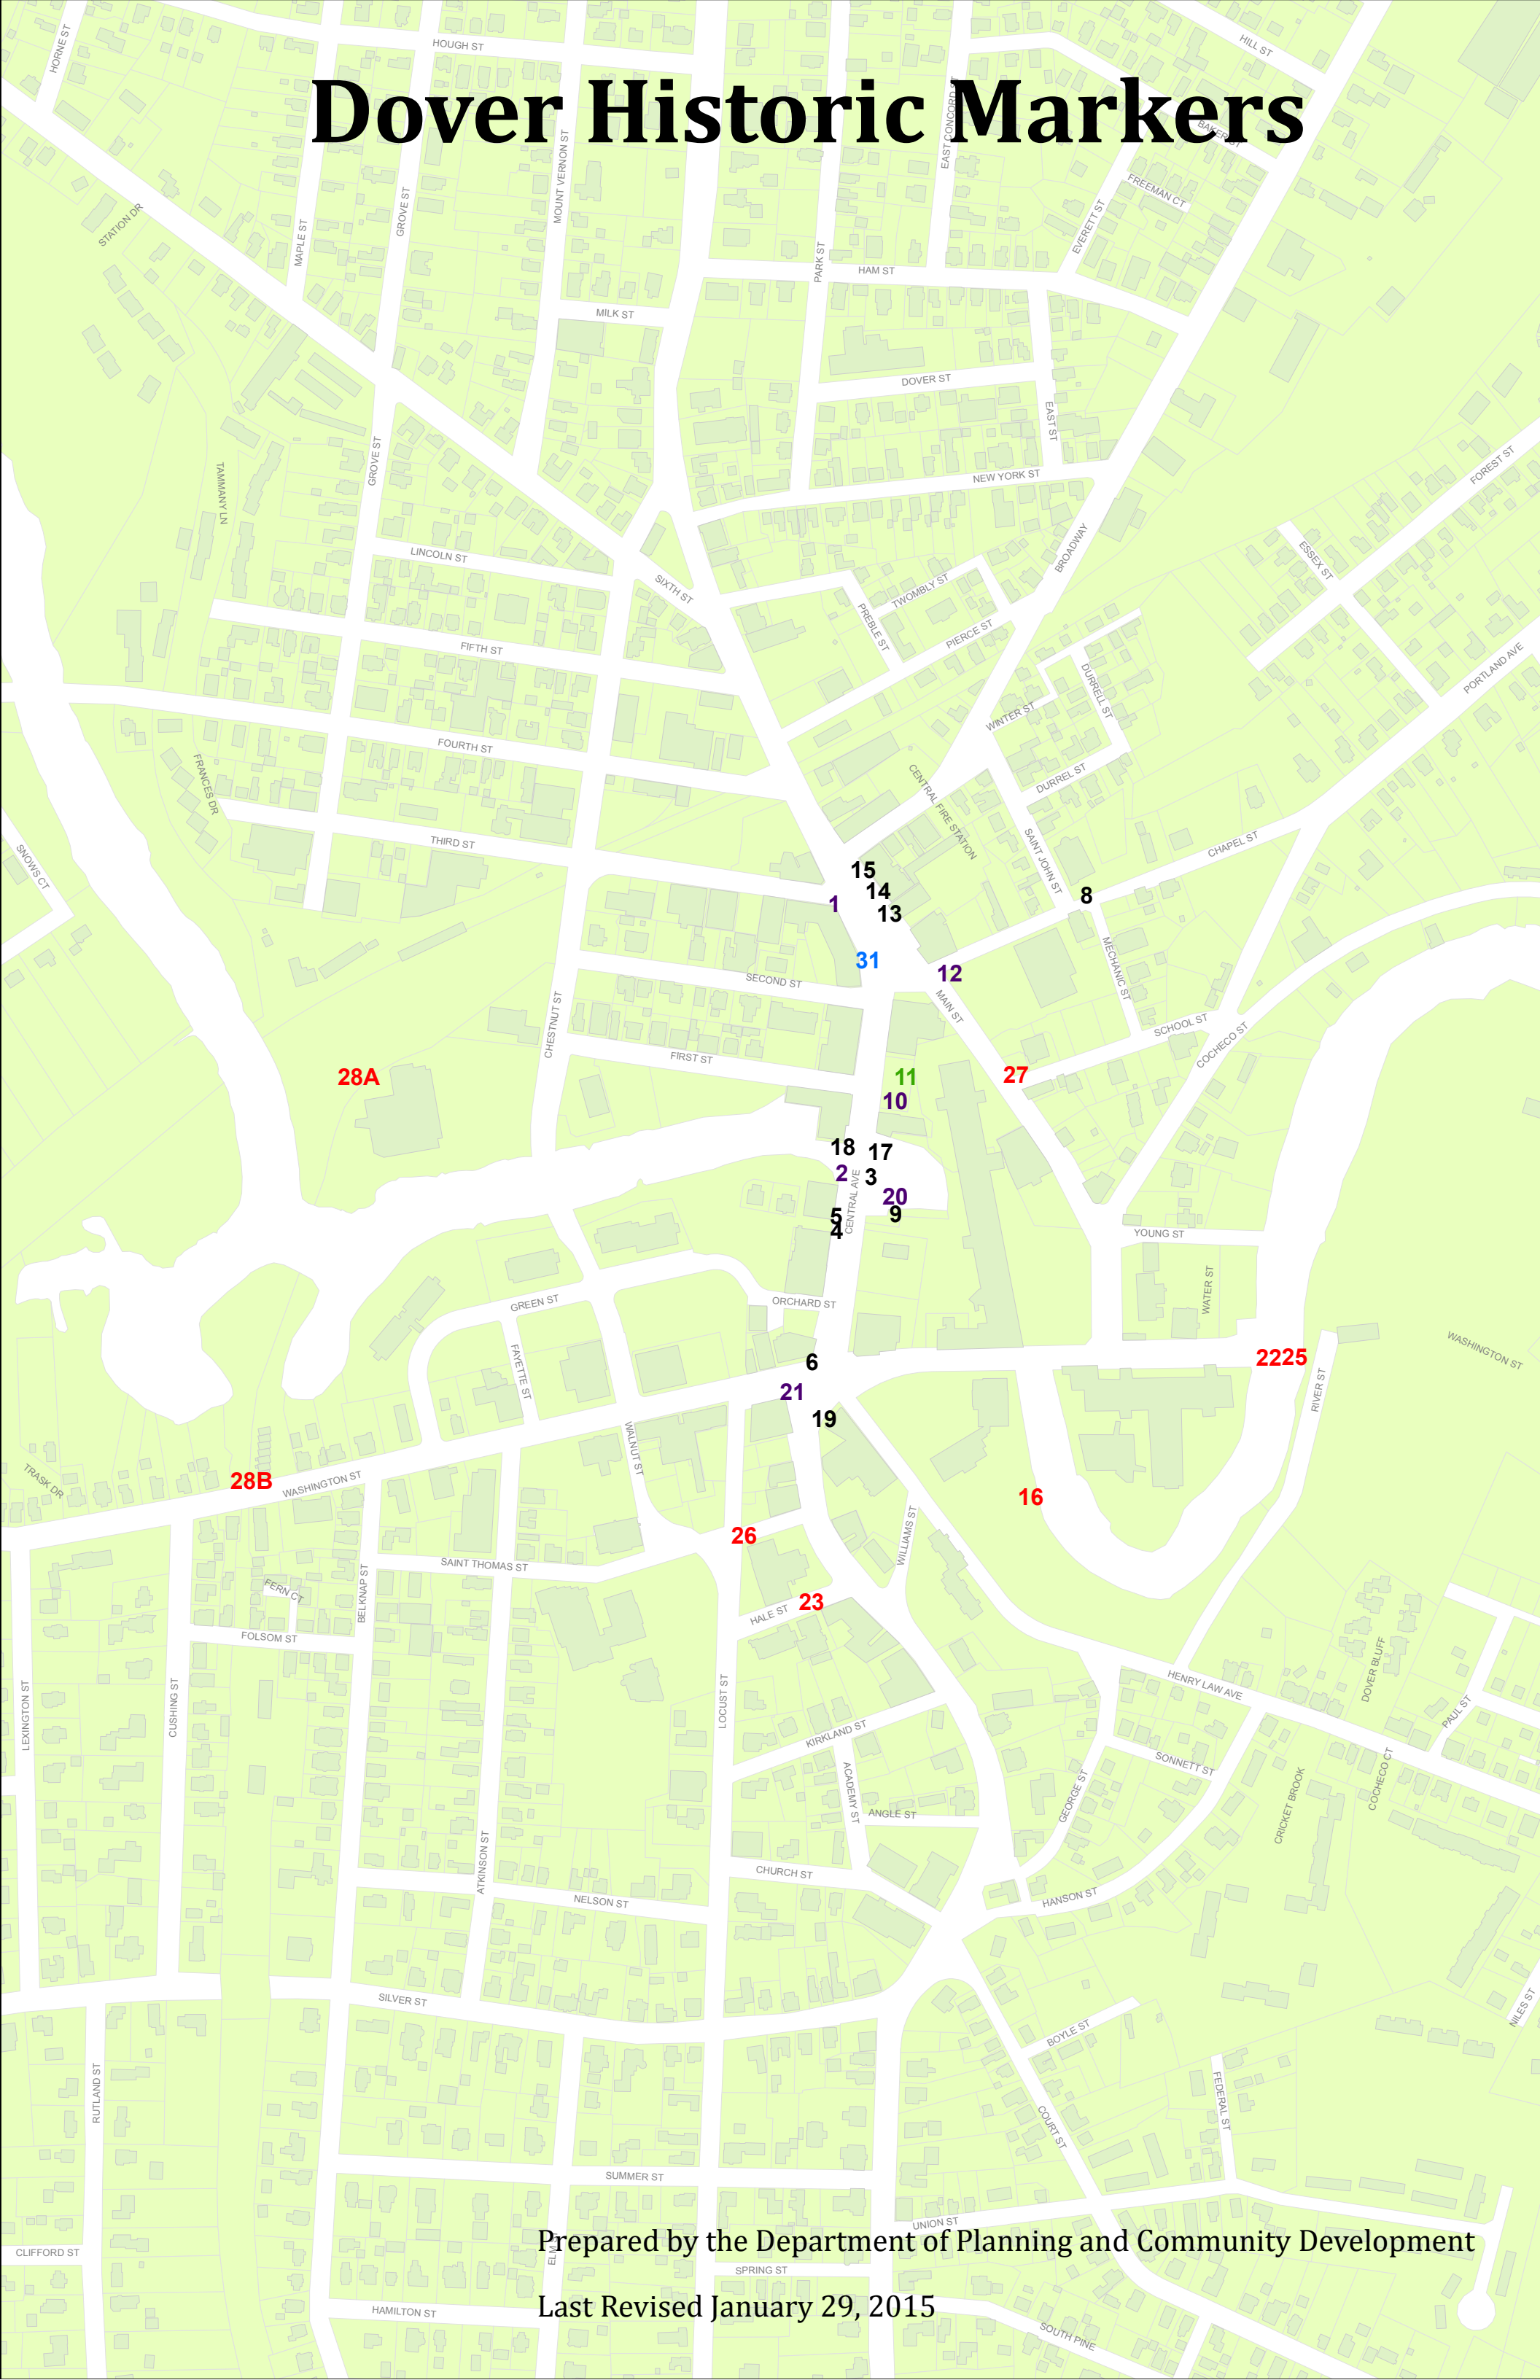

Dover Historic Markers

Prepared by the Department of Planning and Community Development

Last Revised January 29, 2015