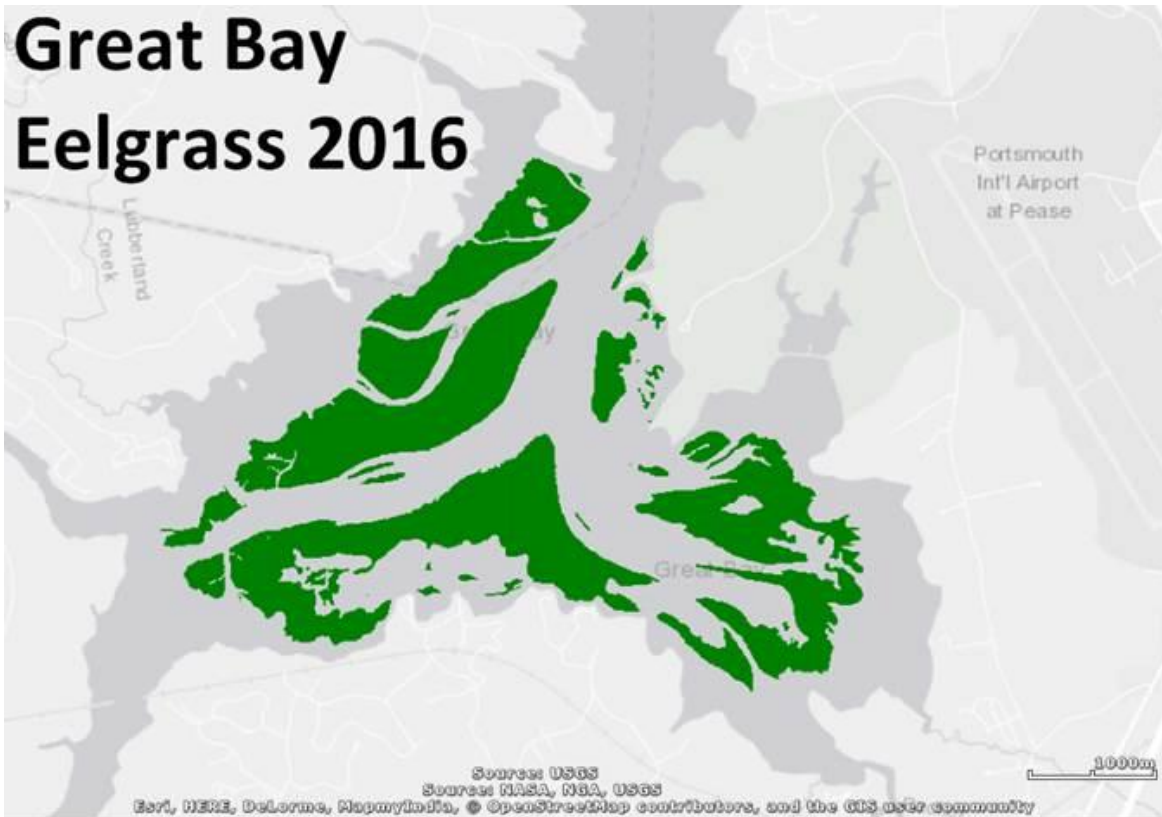

Great Bay Eelgrass 2016

Great Bay Eelgrass 2017

Great Bay Eelgrass 2016 (Black) 2017 (Green)