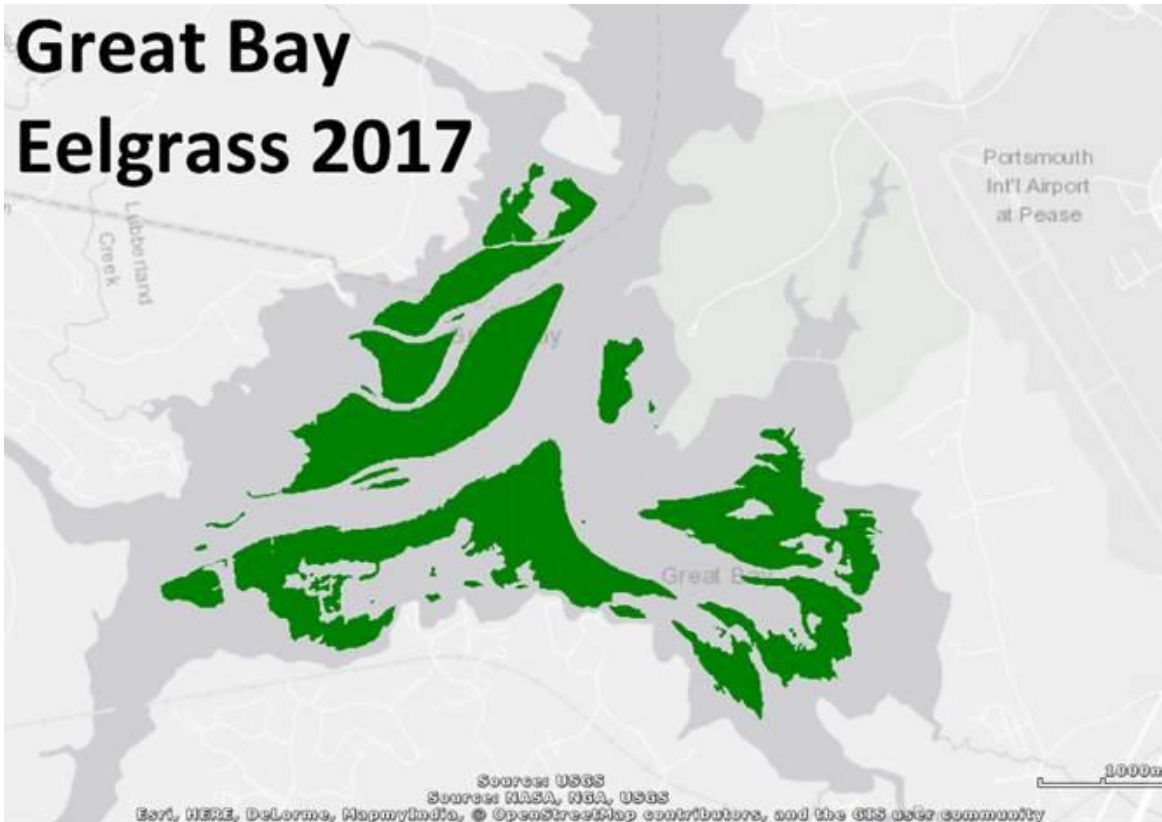

Great Bay Eelgrass 2016

Great Bay Eelgrass 2017

Great Bay Eelgrass 2016 (Black) 2017 (Green)