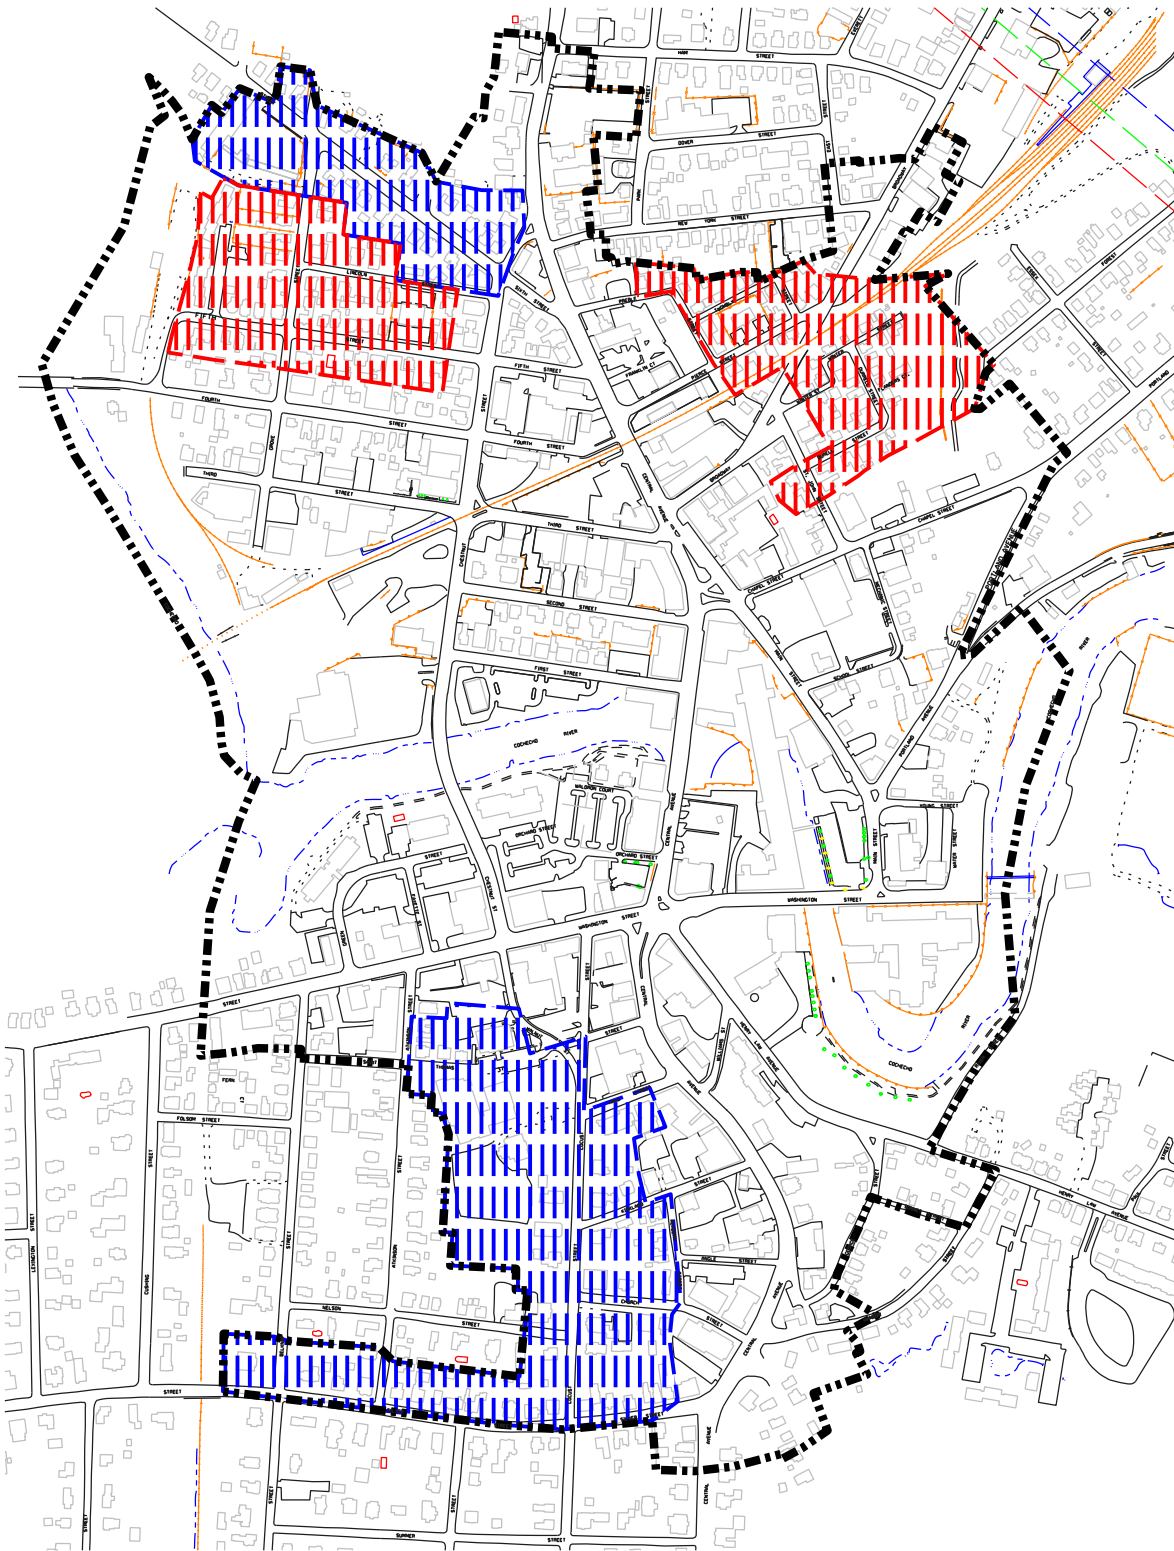

CBD REGULATING PLAN

- GENERAL
- MIXED USE
- RESIDENTIAL